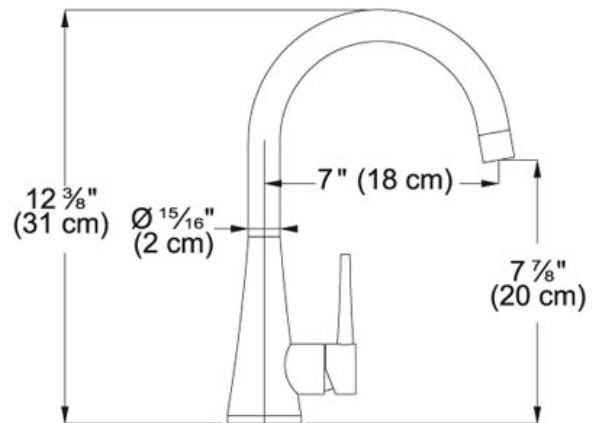

SPECIFICATION SHEET

PRODUCT FAMILY: **Faucets** FINISH: **Polished Chrome** SERIES: **FFBP2500 SERIES** MODEL: **SWIVEL SPOUT**

Product Information

FUN#	115.0195.026
US Part Number	FFBP2500
	Bar/Prep faucets
Faucet Operation	Single Lever