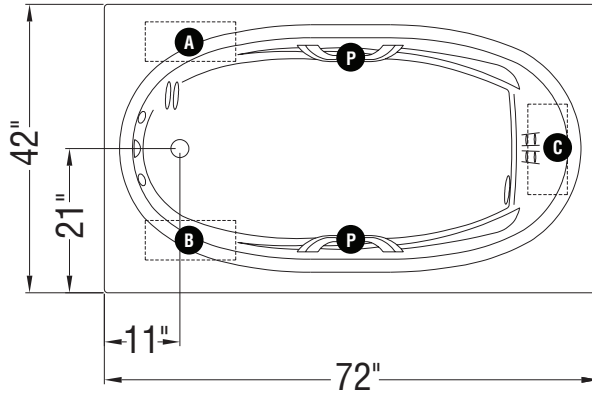

TRUE WHIRLPOOL
SYSTEM

AEROEFFECT
AIR SYSTEM

- A** : Indicates pump or blower positioning
- B** : Indicates pump or blower positioning
- C** : Indicates pump or blower positioning
- P** : Indicates optional grab bars positioning

() : Indicates True Whirlpool jets positioning

() : Indicates Aeroeffect airjets positioning

* A or B pump location could exceed by one in. on combo.