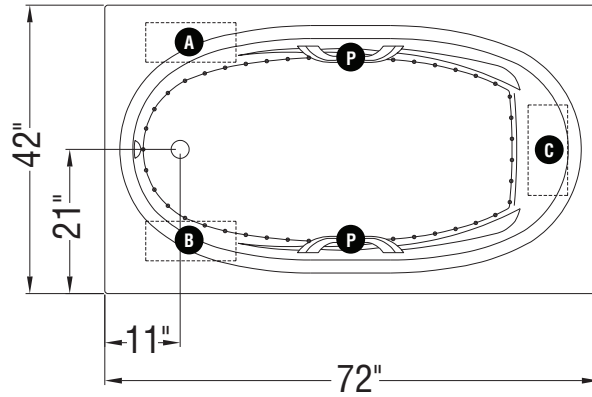

TRUE WHIRLPOOL
SYSTEM

AEROEFFECT
AIR SYSTEM

- A** : Indicates pump or blower positioning
- B** : Indicates pump or blower positioning
- C** : Indicates pump or blower positioning
- P** : Indicates optional grab bars positioning

() : Indicates True Whirlpool jets positioning

() : Indicates Aeroeffect airjets positioning

* A or B pump location could exceed by one in. on combo.