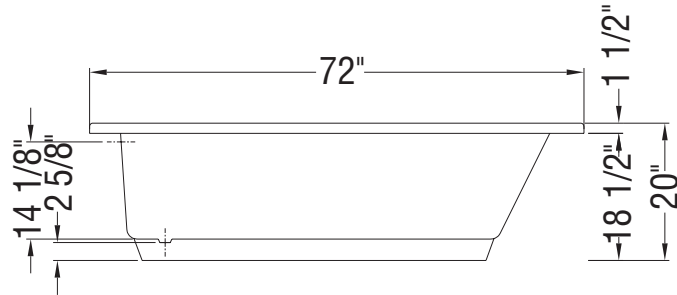

TRUE WHIRLPOOL
SYSTEM

AEROEFFECT
AIR SYSTEM

- A** : Indicates pump or blower positioning
- B** : Indicates pump or blower positioning
- C** : Indicates pump or blower positioning
- P** : Indicates optional grab bars positioning

() : Indicates True Whirlpool jets positioning

() : Indicates Aeroeffect airjets positioning

* A or B pump location could exceed by one in. on combo.