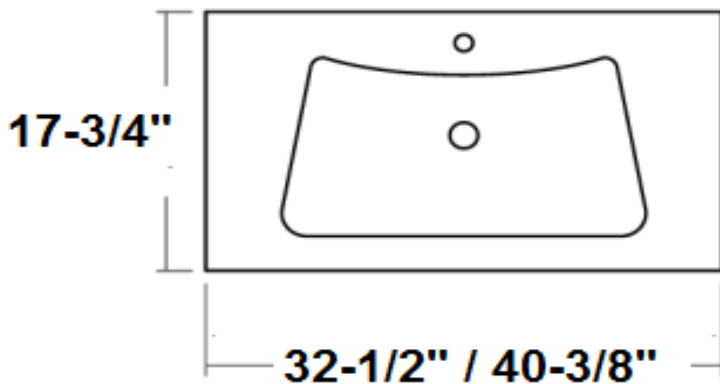

product name	IQ Vanities
--------------	--------------------

item #-	IQ44-SMT-80-??
	IQ44-SMT-100-??
	IQ44-SS-80-??
	IQ44-SS-100
	IQ44-MA-80-??
	IQ44-MA-100-??

SMT
Silk top with integrated basin

SS (Silk), MA (wood)
Silk or wood top for use with
above-counter or vessel basin