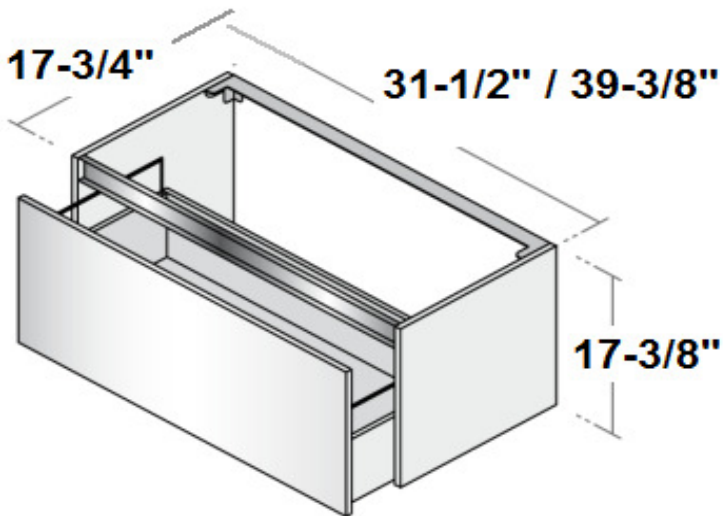

product name	IQ Vanities
--------------	--------------------

item #-	IQ44-SMT-80-??
	IQ44-SMT-100-??
	IQ44-SS-80-??
	IQ44-SS-100
	IQ44-MA-80-??
	IQ44-MA-100-??

SMT
Silk top with integrated basin

SS (Silk), MA (wood)
Silk or wood top for use with
above-counter or vessel basin