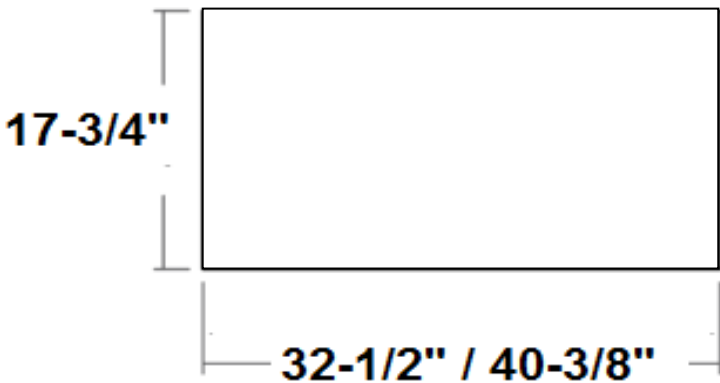

product name	IQ Vanities
--------------	--------------------

item #-	IQ44-SMT-80-??
	IQ44-SMT-100-??
	IQ44-SS-80-??
	IQ44-SS-100
	IQ44-MA-80-??
	IQ44-MA-100-??

SMT
Silk top with integrated basin

SS (Silk), MA (wood)
Silk or wood top for use with
above-counter or vessel basin