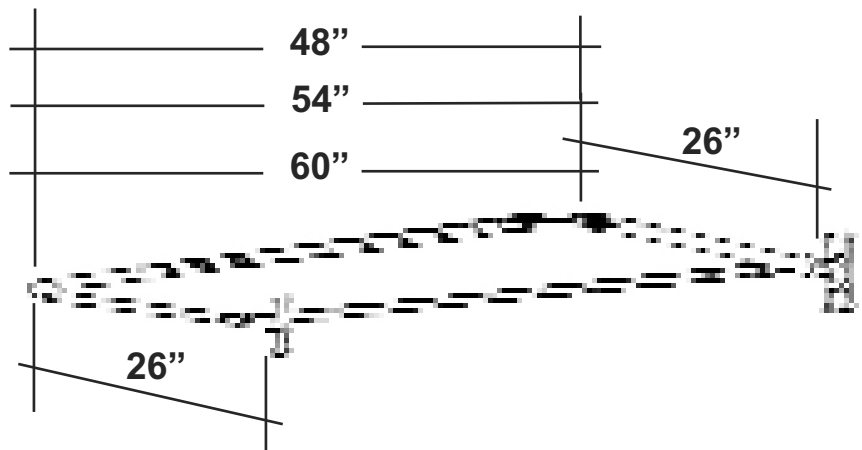

# “D” SHAPED SHOWER ROD

Cat. No.  
4145

## Features:

- ▶ 1” Solid Brass Tubing
- ▶ Includes Rectangular Flanges: Part #300
- ▶ Includes Two “D” Rod Loop Connectors: Part #331
- ▶ 54” Available In 5 Finishes
- ▶ 48” and 60” Available in Chrome and Polished Brass
- ▶ Available In 3 Sizes: 48”, 54”, and 60”  
(#4145-48, #4145-54, and #4145-60)
- ▶ All Rods Come As Four Pieces
- ▶ Ceiling Supports Available: Part #340

L: 48”	D: 26”
L: 54”	D: 26”
L: 60”	D: 26”

“D” Rod Loop Connector

Rectangular Flange

## Finishes:

CP Polished Chrome  
BP Polished Brass  
PN Polished Nickel

SN Brushed Nickel  
ORB Oil Rubbed Bronze

**Measurements Show Different  
Lengths For Each Size Rod.**

Dimensions are nominal and may vary. Dimensions and specifications are subject to change without notice.