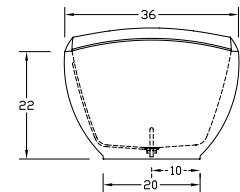

PICASSO

MAESTRO COLLECTION

AVAILABLE SIZES

66" L x 36" W x 27" D 20" ID – Center Drain
Available as drop-in: 66" L x 36" W x 21" H

WATER CAPACITY

85 Gallons

WEIGHT *(with no water)*

110 lbs. Tub Only

- Linear Overflow
Available in multiple finishes

AIR INLET AT 90° TO THE DRAIN
OVERFLOW IS INTEGRAL TO THE TUB

- Remote Control

- Tower

CODES AND COMPLIANCES

Massachusetts code File no: P3-0714-477

PICASSO

MAESTRO COLLECTION

AVAILABLE SIZES

72" L x 40" W x 27" D 20" ID – End Drain
Available as drop-in: 72" L x 40" W x 21" H

WATER CAPACITY

125 Gallons

WEIGHT *(with no water)*

125 lbs. Tub Only
155 lbs. Thermal Air

BACK SLOPE

40°