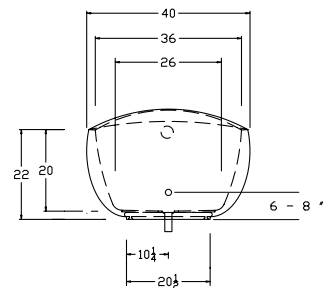

Air Inlet location
is Opposite of Drain