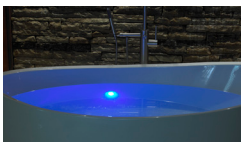

PICASSO

MAESTRO COLLECTION

AVAILABLE SIZES

66" L x 36" W x 27" D 20" ID – Center Drain
Available as drop-in: 66" L x 36" W x 21" H

WATER CAPACITY

85 Gallons

WEIGHT *(with no water)*

110 lbs. Tub Only

STANDARD COLORS

White, Almond, Biscuit, Bone

PREMIUM COLORS

Black, Mexican Sand, Cashmere, Red,
Linen, Sandbar, Sterling Silver, Ice Gray

WARRANTY

99/9 year

OPTIONS

- Thermal air
 - 1 – 20 AMP dedicated GFI
 - Blower must be remotely located
- Extra High Density Fiberglass
- Chromatherapy-LED Mini Spotlights
- Chromatherapy-LED Lighting System