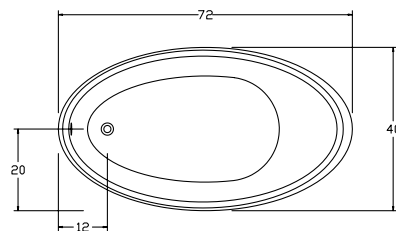

PICASSO

MAESTRO COLLECTION

AVAILABLE SIZES

72" L x 40" W x 27" D 20" ID – End Drain
Available as drop-in: 72" L x 40" W x 21" H

WATER CAPACITY

125 Gallons

WEIGHT *(with no water)*

125 lbs. Tub Only
155 lbs. Thermal Air

BACK SLOPE

40°

STANDARD COLORS

White, Almond, Biscuit, Bone

PREMIUM COLORS

Black, Mexican Sand, Cashmere, Red,
Linen, Sandbar, Sterling Silver, Ice Gray

WARRANTY

99/9 year

OPTIONS

- Thermal air
  - 1 – 20 AMP dedicated GFI
  - Blower must be remotely located
- Extra High Density Fiberglass
- Chromatherapy-LED Mini Spotlights
- Chromatherapy-LED Lighting System

- Grab Bars

- Remote Control