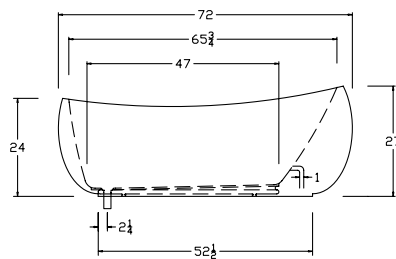

AVAILABLE SIZES

72" L x 40" W x 27" D 20" ID – End Drain
Available as drop-in: 72" L x 40" W x 21" H

WATER CAPACITY

125 Gallons

WEIGHT *(with no water)*

125 lbs. Tub Only
155 lbs. Thermal Air

BACK SLOPE

40°

- Grab Bars

- Remote Control

Air Inlet location
is Opposite of Drain

- Tower

CODES AND COMPLIANCES

Massachusetts code File no: P3-0714-477