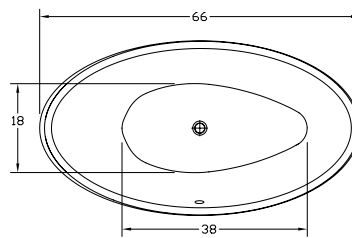

PICASSO

MAESTRO COLLECTION

AVAILABLE SIZES

66" L x 36" W x 27" D 20" ID – Center Drain
Available as drop-in: 66" L x 36" W x 21" H

WATER CAPACITY

85 Gallons

WEIGHT *(with no water)*

110 lbs. Tub Only

- Linear Overflow
Available in multiple finishes

AIR INLET AT 90° TO THE DRAIN
OVERFLOW IS INTEGRAL TO THE TUB

- Remote Control

- Tower

CODES AND COMPLIANCES

Massachusetts code File no: P3-0714-477

PICASSO

MAESTRO COLLECTION

AVAILABLE SIZES

72" L x 40" W x 27" D 20" ID – End Drain
Available as drop-in: 72" L x 40" W x 21" H

WATER CAPACITY

125 Gallons

WEIGHT *(with no water)*

125 lbs. Tub Only
155 lbs. Thermal Air

BACK SLOPE

40°