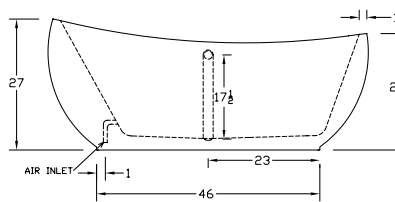

PICASSO

MAESTRO COLLECTION

AVAILABLE SIZES

66" L x 36" W x 27" D 20" ID – Center Drain
Available as drop-in: 66" L x 36" W x 21" H

WATER CAPACITY

85 Gallons

WEIGHT *(with no water)*

110 lbs. Tub Only

- Linear Overflow
Available in multiple finishes

AIR INLET AT 90° TO THE DRAIN
OVERFLOW IS INTEGRAL TO THE TUB

- Remote Control

- Tower

CODES AND COMPLIANCES

Massachusetts code File no: P3-0714-477

PICASSO

MAESTRO COLLECTION

AVAILABLE SIZES

72" L x 40" W x 27" D 20" ID – End Drain
Available as drop-in: 72" L x 40" W x 21" H

WATER CAPACITY

125 Gallons

WEIGHT *(with no water)*

125 lbs. Tub Only
155 lbs. Thermal Air

BACK SLOPE

40°