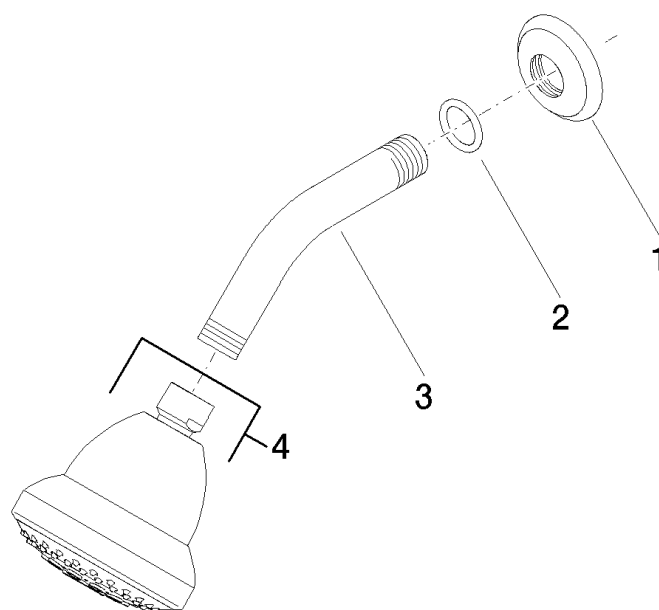

Product specifications

- Flange diameter 2 1/8"
- Descaling system
- 25° degree swivel in each direction
- Water flow rate limited to max. 2 gpm
- 1/2" connection
- With three settings (normal stream, soft stream, massage stream)

Surfaces

- chrome 28508360-00
- chrome 28508360-00
- matt platinum 28508360-06
- matt platinum 28508360-06
- platinum 28508360-08
- platinum 28508360-08
- brass 28508360-09
- brass 28508360-09

Exploded assembly drawing

Order quantity

No.	Article number	Name	Installation quantity
1	092735003ff	rosette	1
2	09141002690	seal	1
3	091103011ff	connection	1
4	04121112000ff	shower	1