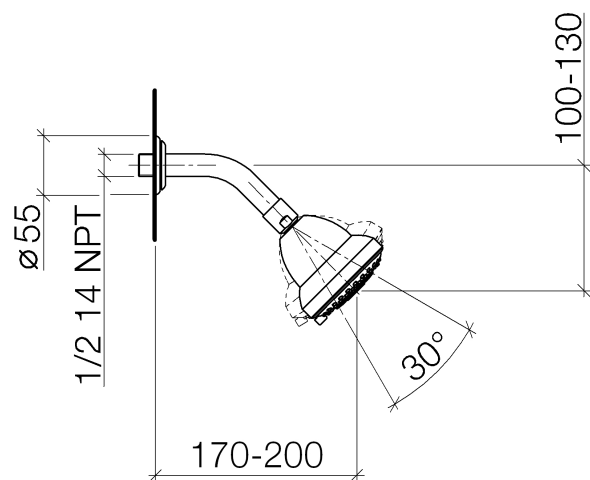

Product specifications

- Flange diameter 2 1/8"
- Descaling system
- 25° degree swivel in each direction
- Water flow rate limited to max. 2 gpm
- 1/2" connection
- With three settings (normal stream, soft stream, massage stream)

Surfaces

- chrome 28508360-00
- chrome 28508360-00
- matt platinum 28508360-06
- matt platinum 28508360-06
- platinum 28508360-08
- platinum 28508360-08
- brass 28508360-09
- brass 28508360-09

Exploded assembly drawing

Order quantity

No.	Article number	Name	Installation quantity
1	092735003ff	rosette	1
2	09141002690	seal	1
3	091103011ff	connection	1
4	04121112000ff	shower	1