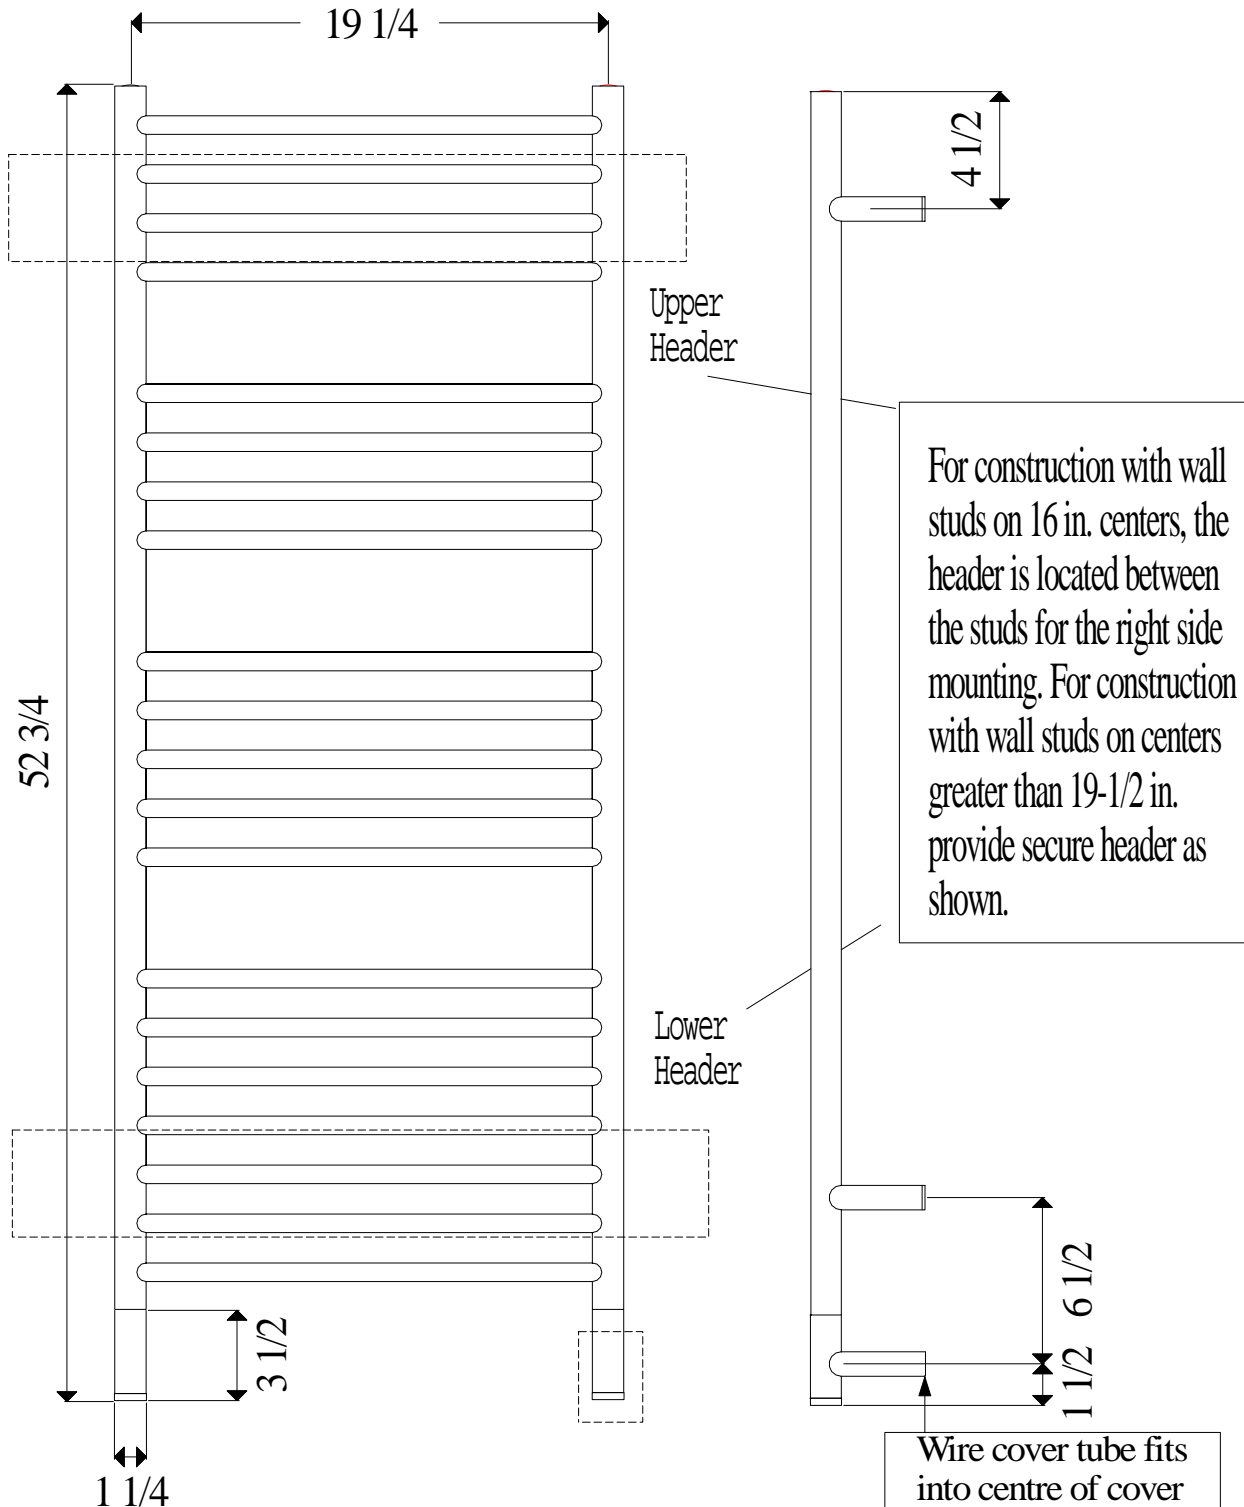

JEEVES

HEATED TOWEL RAILS

MODEL D - STRAIGHT