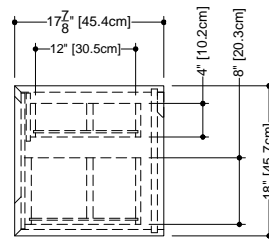

M Collection metro series

Wall-mount vanity

18" height – 18" depth

Furniture

Wall-mount vanity MM 2418 WM – 1 drawer – 24" length

17 7/8" depth x 23 3/4" length x 18" height – 454 x 603 x 457 mm

plan view

front view

■ finished vanity interiors in addition to front and sides

■ solid maple dovetailed drawer

■ slow-closing ball-bearing glides

special wall preparation recommendations

The distance between studs should not exceed 16". Each stud should be reinforced vertically by 2" x 3" wooden studs and horizontally with 2" x 6" wooden studs at a height of 30" all along the width of the vanity.