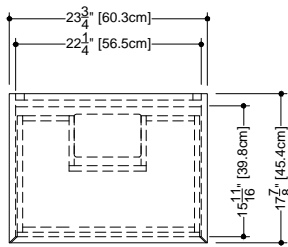

M Collection metro series

Wall-mount vanity

18" height – 18" depth

Furniture

Wall-mount vanity MM 2418 WM – 1 drawer – 24" length

17 7/8" depth x 23 3/4" length x 18" height – 454 x 603 x 457 mm

plan view

front view

■ finished vanity interiors in addition to front and sides

■ solid maple dovetailed drawer

■ slow-closing ball-bearing glides

special wall preparation recommendations

The distance between studs should not exceed 16". Each stud should be reinforced vertically by 2" x 3" wooden studs and horizontally with 2" x 6" wooden studs at a height of 30" all along the width of the vanity.

WETSTYLE cannot be held responsible for any technical errors and reserves the right to make revisions without notice.

Approximate measurement.
The manufacturer accepts 1/4" (6.35mm) variance.

www.WETSTYLE.CA - Montreal - Canada
Tel. 450.536.9000 - 1 888.536.9001 - Fax. 450.536.0202