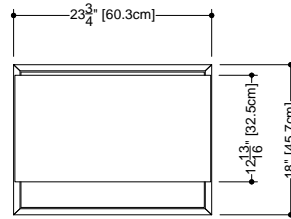

M Collection metro series

Wall-mount vanity

18" height – 18" depth

Furniture

Wall-mount vanity MM 2418 WM – 1 drawer – 24" length

17 7/8" depth x 23 3/4" length x 18" height – 454 x 603 x 457 mm

plan view

front view

■ finished vanity interiors in addition to front and sides

■ solid maple dovetailed drawer

■ slow-closing ball-bearing glides

special wall preparation recommendations

The distance between studs should not exceed 16". Each stud should be reinforced vertically by 2" x 3" wooden studs and horizontally with 2" x 6" wooden studs at a height of 30" all along the width of the vanity.

WETSTYLE cannot be held responsible for any technical errors and reserves the right to make revisions without notice.

Approximate measurement.
The manufacturer accepts 1/4" (6.35mm) variance.

www.WETSTYLE.CA - Montreal - Canada
Tel. 450.536.9000 - 1 888.536.9001 - Fax. 450.536.0202