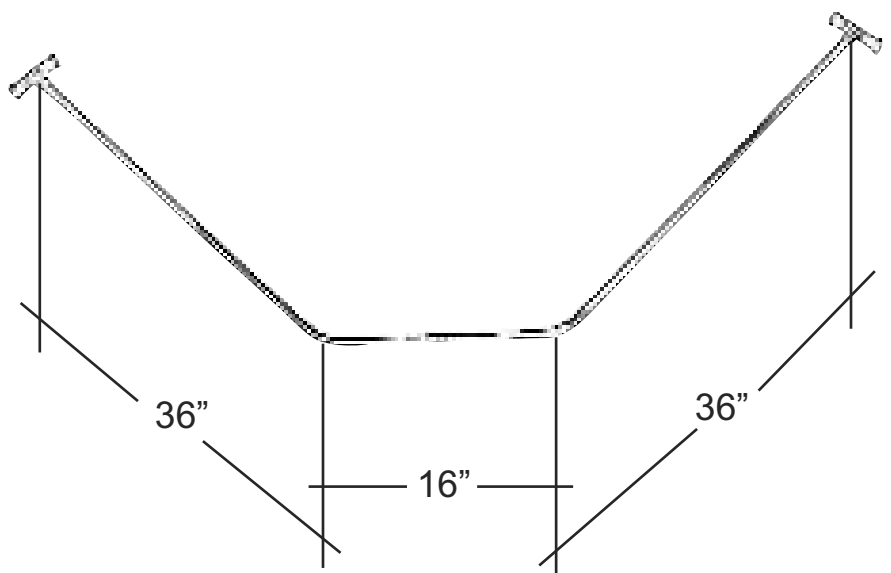

NEO ANGLE SHOWER ROD

Cat. No.
4156

36" X 16" X 36"

Features:

- ▶ 1" Solid Brass Tubing
- ▶ Includes Rectangular Flanges: Part #300
- ▶ Rods Are Two Pieces
- ▶ Rods Are Adjustable By Cutting Ends
- ▶ Available In 2 Finishes
- ▶ Ceiling Supports Available: Part #340

Finishes:

- CP Polished Chrome
- BP Polished Brass

Rectangular Flange

Dimensions are nominal and may vary. Dimensions and specifications subject to change without notice.