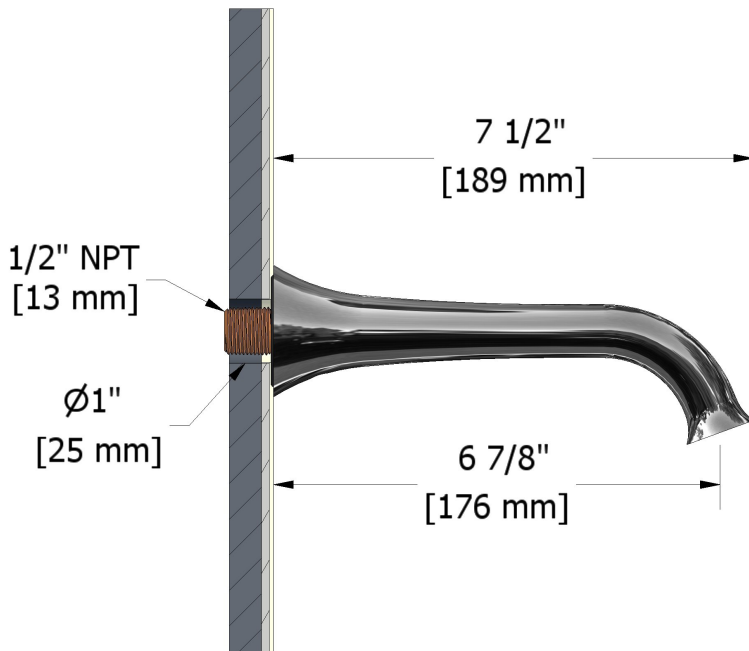

Tub spout
ED80XX

Specifications

Descriptions

- 1/2" inlet male NPT

Available colors

- C : Chrome
- BN : Brushed nickel (PVD)

Certifications

- CSA B125.1
- ASME A112.18.1
- CMR248 Approval

Sizes, models and finishes may differ from thoses presented.

Warranty

The Riobel inc. product carries a limited LIFETIME warranty on the finish Chrome, Gold (PVD), Brushed nickel (PVD), Night brushed (PVD), Polished nickel (PVD) and all working parts and is guaranteed from the initial date of purchase against all manufacturing defects. Other finished 1 year.