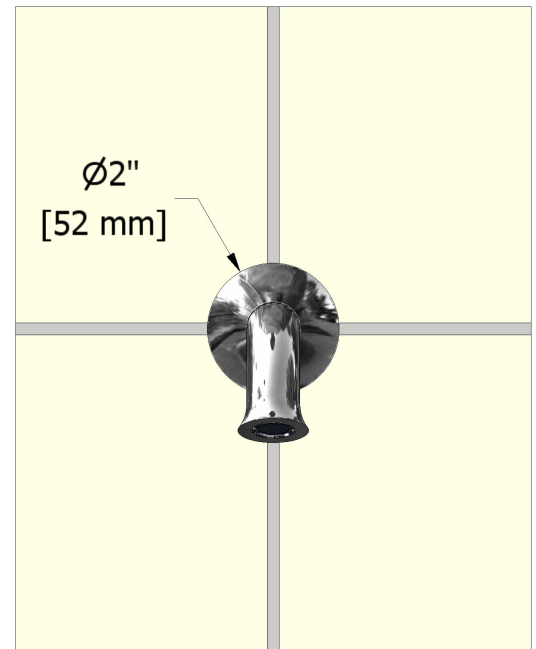

Tub spout
ED80XX

Specifications

Descriptions

- 1/2" inlet male NPT

Available colors

- C : Chrome
- BN : Brushed nickel (PVD)

Certifications

- CSA B125.1
- ASME A112.18.1
- CMR248 Approval