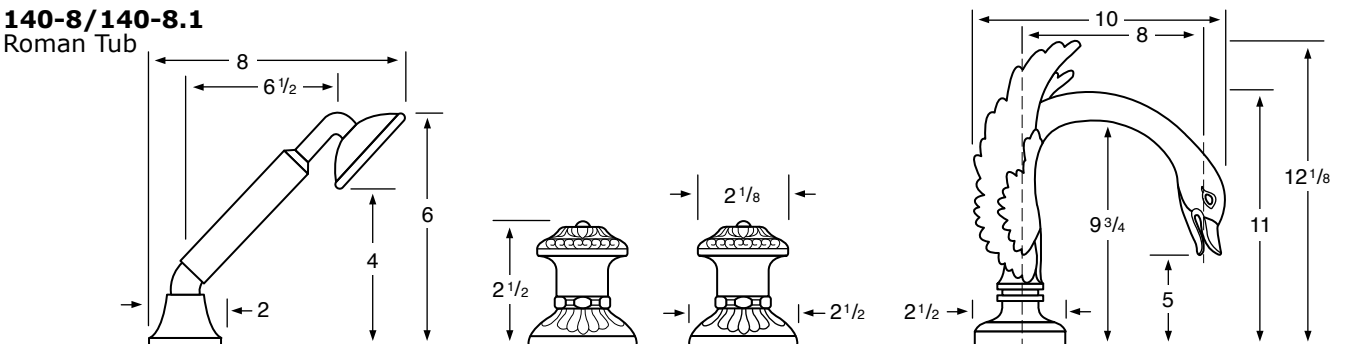

### 140-THRMKT20/140-3.4/140-6.4 Thermostatic Valve with Built in Volume Control

### 140-8/140-8.1 Roman Tub

See Handle Trim Specifications for a complete list of additional handle trims