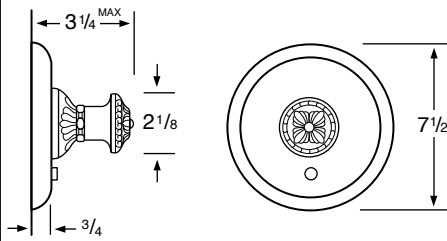

140-3.2TMP/140-6.2TMP Tempress Pressure Balancing Valve