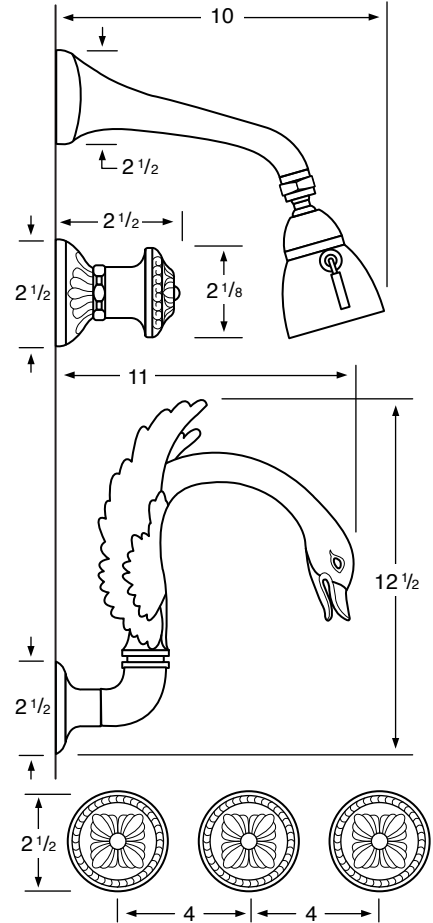

### 140-2 Widespread

- 140-3** 3 Valve Tub & Shower
- 140-5** 2 Valve Tub
- 140-6** 2 Valve Shower
- 140-WTR** Wall Valve Trim

### 140-8/140-8.1 Roman Tub

See Handle Trim Specifications for a complete list of additional handle trims