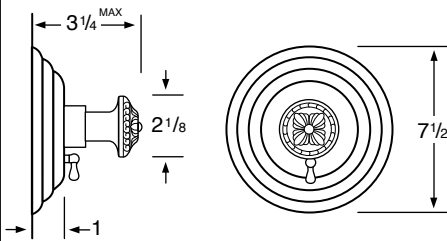

140-3.2/140-6.2 Pressure Balancing Valve