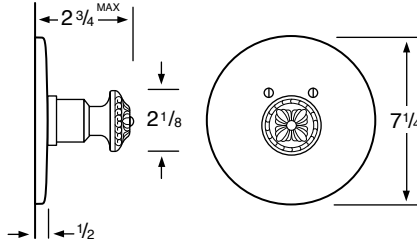

140-THRMKT10/140-3.5/140-6.5 Thermostatic Valve