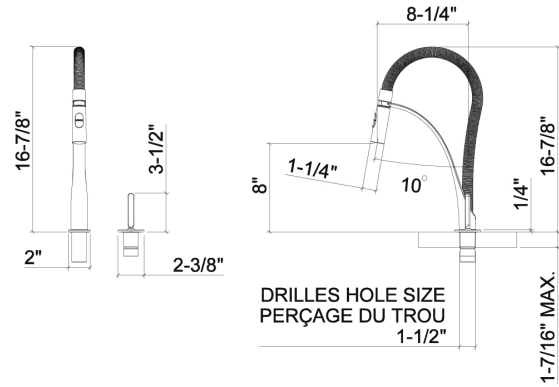

## Features

- Remote single lever
- 360° swivel spout
- Kitchen faucet with swivel spout handle
- Flexible spout (stainless steel spring) with movable spray hose
- Ceramic disk cartridge for precise water flow / temperature
- Solid brass construction for long life and durability
- 2.2 GPM conservation aerator
- Flexible and quiet braided nylon inlet hoses included with 3/8" connectors
- Dual fonction spray head
- Certifications: AB1953 compliant, LEAD FREE, CSA B125.1-2011 (pending), ASME A112.18.1-2011 (pending), NSF61.9
- ADA compliant lever handle for easy operation
- Made in Italy
- 1-year limited warranty on is faucets against defects of material & manufacturing defects
- A limited lifetime warranty on ceramic disk cartridge and flex hose

## Product specifications

Professional spray kitchen faucet with swivel spout. Remote single lever. Ceramic cartridge for high precision. 360° swivel head that works for any sinks size.