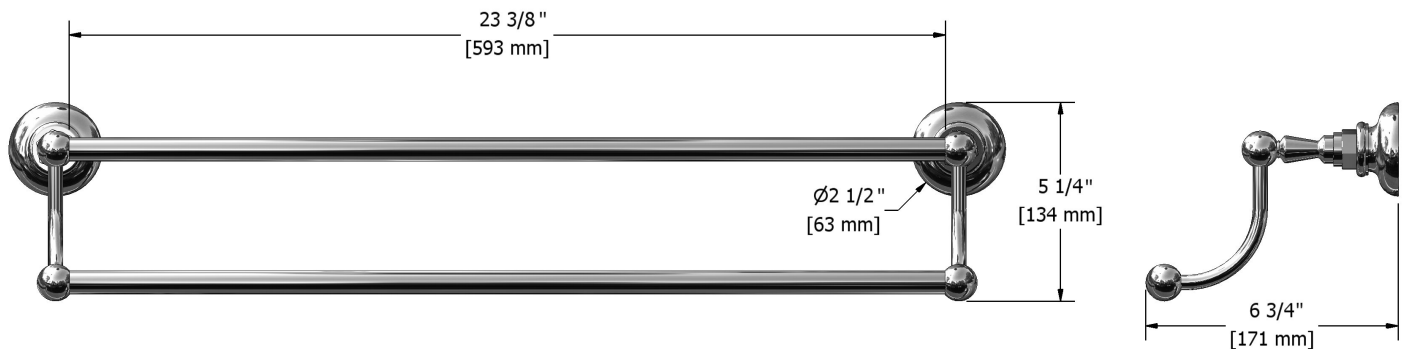

60 cm (24") double towel bar
RO6XX

Specifications

Descriptions

- 4 anchorpoints
- May be cut to desired length

Available colors

- C : Chrome
- BN : Brushed nickel (PVD)
- PN : Polished nickel (PVD)

Sizes, models and finishes may differ from those presented.