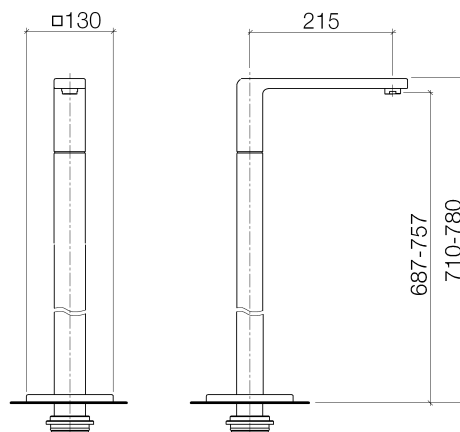

Product specifications

- **8 1/2" projection**
- M 24 x 1 aerator – male thread
- Total height 28 – 30 3/4"
- Lower body height 23 5/8 – 26 3/8"
- Height to aerator/spout outlet 27 1/8 – 29 7/8"
- Stand pipe with flange 5 1/8 x 5 1/8"

Surfaces

- | | |
|-----------------|-------------|
| • chrome | 13672710-00 |
| • chrome | 13672710-00 |
| • matt platinum | 13672710-06 |
| • matt platinum | 13672710-06 |

Accessories required

- Rough for floor mounted spout/mixer; 35945970
- Rough for floor mounted spout/mixer; 35945970

Exploded assembly drawing

Order quantity

No.	Article number	Name	Installation quantity
1	091171051ff	spout	1
2	90230111800ff	aerator	1
3	09141003190	seal	1
4	09311104090	pin	1
5	092403143ff	adaptor	1
6	09303009690	screw	1
7	09141013990	seal	2
8	0428220250090	connection	2
9	09209305190	holder	2
10	0431110020090	pin	1
11	04282202401ff	pipe	1
12	092771011ff	rosette	1
13	09140310790	seal	1
14	09141008490	seal	1