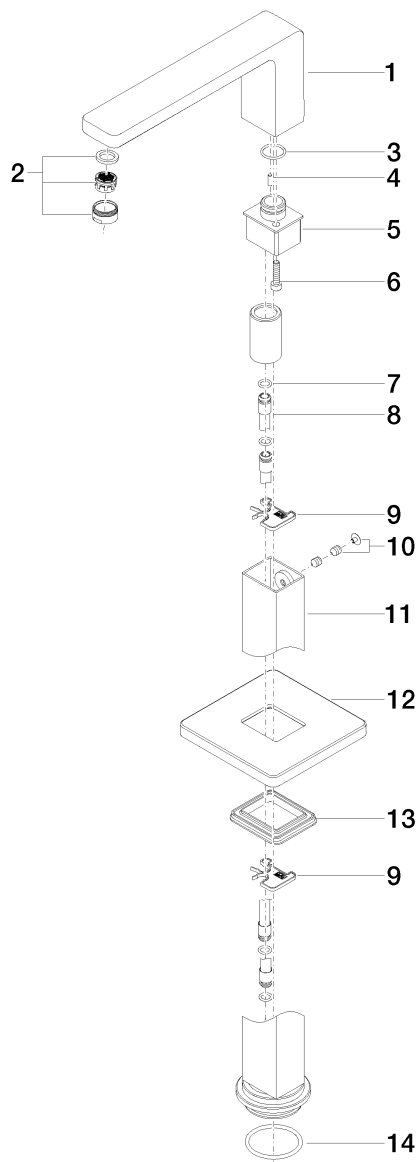

Product specifications

- **8 1/2" projection**
- M 24 x 1 aerator – male thread
- Total height 28 – 30 3/4"
- Lower body height 23 5/8 – 26 3/8"
- Height to aerator/spout outlet 27 1/8 – 29 7/8"
- Stand pipe with flange 5 1/8 x 5 1/8"

Surfaces

- | | |
|-----------------|-------------|
| • chrome | 13672710-00 |
| • chrome | 13672710-00 |
| • matt platinum | 13672710-06 |
| • matt platinum | 13672710-06 |

Accessories required

- Rough for floor mounted spout/mixer; 35945970
- Rough for floor mounted spout/mixer; 35945970

Exploded assembly drawing

Order quantity

No.	Article number	Name	Installation quantity
1	091171051ff	spout	1
2	90230111800ff	aerator	1
3	09141003190	seal	1
4	09311104090	pin	1
5	092403143ff	adaptor	1
6	09303009690	screw	1
7	09141013990	seal	2
8	0428220250090	connection	2
9	09209305190	holder	2
10	0431110020090	pin	1
11	04282202401ff	pipe	1
12	092771011ff	rosette	1
13	09140310790	seal	1
14	09141008490	seal	1