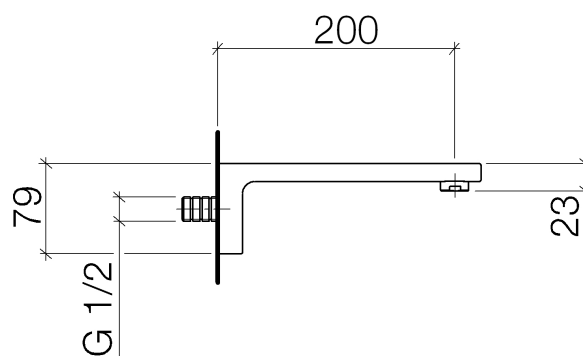

### Product specifications

- **7 7/8" projection**
- Fixed spout
- M 24 x 1 aerator – male thread
- Plug link connection

### Accessories required

- Rough-in adaptor; 35080970
- Rough-in adaptor; 35080970

**Exploded assembly drawing**

**Order quantity**

<b>No.</b>	<b>Article number</b>	<b>Name</b>	<b>Installation quantity</b>
1	9024031080090	nipple set	1
2	09311100490	pin	1
3	09117109010ff	spout	1
4	90230111800ff	aerator	1