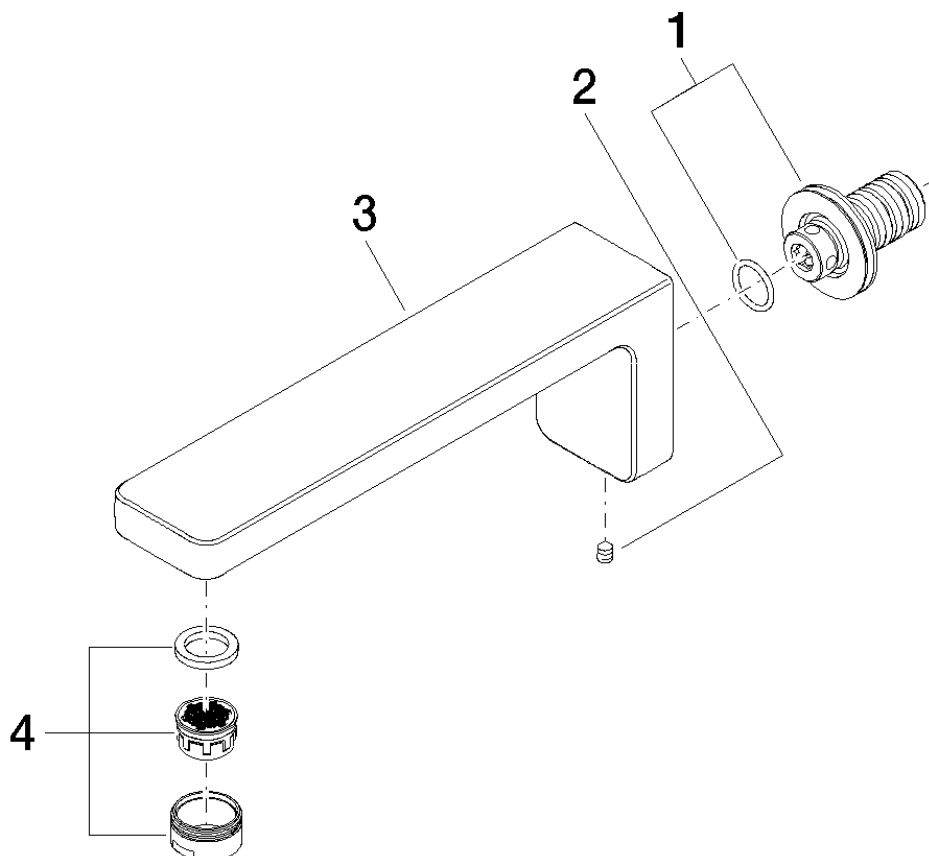

### Product specifications

- **7 7/8" projection**
- Fixed spout
- M 24 x 1 aerator – male thread
- Plug link connection

### Accessories required

- Rough-in adaptor; 35080970
- Rough-in adaptor; 35080970

**Exploded assembly drawing**

**Order quantity**

<b>No.</b>	<b>Article number</b>	<b>Name</b>	<b>Installation quantity</b>
1	9024031080090	nipple set	1
2	09311100490	pin	1
3	09117109010ff	spout	1
4	90230111800ff	aerator	1