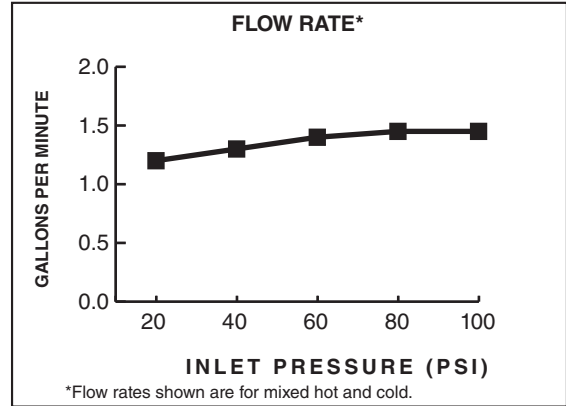

CODES AND STANDARDS

These products meet or exceed the following codes and standards:

- ASME A112.18.1
- CSA B 125
- NSF 61/Section 9 and Annex G

Product Number	Description	Finish Options		
		Polished Chrome	PVD Polished Brass	PVD Satin Nickel
		002	099	295
7871.712	Hampton Widespread with Metal Speed Connect® Pop-up drain. Porcelain Lever handles.		N/A	
7871.732	Hampton Widespread with Metal Speed Connect Pop-up drain. Metal Lever handles.			

N/A = NOT AVAILABLE

Meets the American Disabilities Act Guidelines and **ANSI A117.1** Requirements for the physically challenged.

AERATOR MODIFICATIONS***	Parts Suffix**
0.5gpm (1.9Lpm) PCA* Spray	___F05
0.5gpm (1.9Lpm) Vandal Resistant PCA Spray	___V05
1.0gpm (3.8Lpm) PCA Aerator	___F10
1.0gpm (3.8Lpm) Vandal Resistant PCA Aerator	___V10
1.5gpm (5.7Lpm) Vandal Resistant PCA Aerator	___V15

AVAILABLE MODIFICATIONS***	Part Suffix**
Less Pop-Up Drain; Less Hole	___LDH
Indexed Installed (Red & Blue) Handles	___RB

*PCA — Pressure Compensating

To modify a product, add suffix after the 4th digit (ex. 2064F05**101.002)

***Modified product models are **NOT** WaterSense certified.