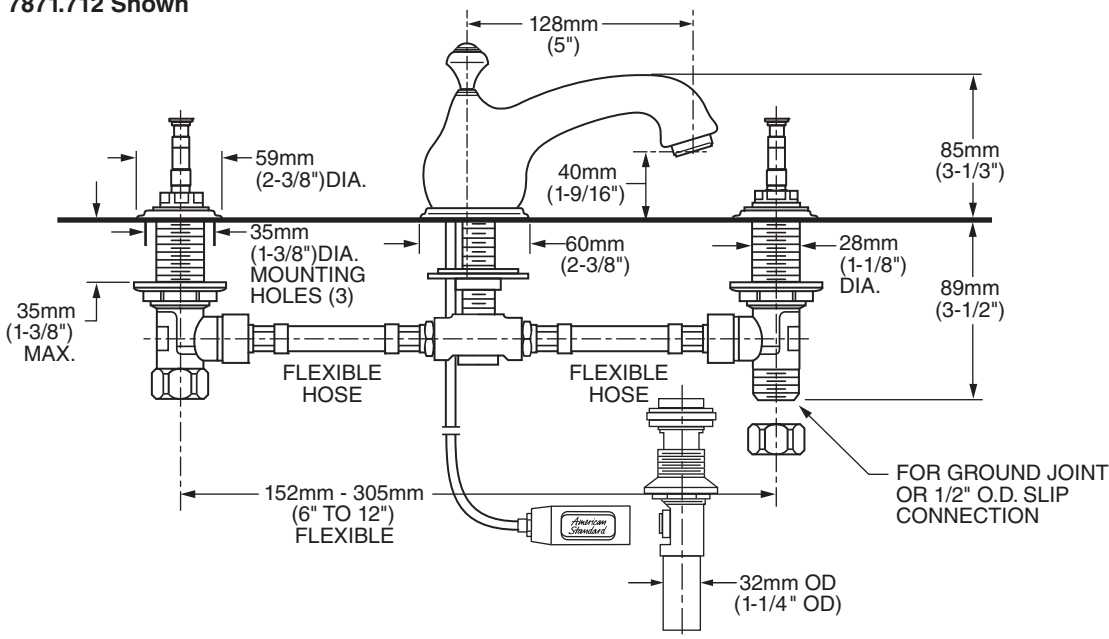

7871.712 Shown

MODEL NUMBER:

☐ **7871.712 Hampton Widespread**
 Metal Speed Connect® Pop-up drain.
 Porcelain Lever handles.

☐ **7871.732 Hampton Widespread**
 Metal Speed Connect Pop-up drain.
 Metal Lever handles.

GENERAL DESCRIPTION:

Cast brass valve bodies with flexible hose connections for 6" to 12" (152mm to 305mm) installations. 1/4 turn washerless ceramic disc valve cartridges - reversible for use with either lever or cross handles. Cast brass spout. One-half inch male inlet shanks with brass coupling nuts. 20" (500mm) long flexible stainless steel drain cable is pre-assembled to spout. Metal Speed Connect® drain body with 1-1/4 inch (32mm) tail piece. 1.5 gpm/5.7L/min. maximum flow rate.

Lead Free: Faucet contains ≤ 0.25% total lead content by weighted average.

Exclusive Speed Connect Metal Drain:

- Fewer parts. Installs in less time.
- No adjustments required - seals the first time, every time.
- Flexible stainless steel cable - installs effortlessly in tight spaces.

Exclusive Handle Alignment System: Allows fine tuning of handle position.

Choice of Finishes: Wide range of durable finishes.

SUGGESTED SPECIFICATION:

Two handle widespread lavatory faucet shall feature cast brass valve bodies with flexible hose connections for 6" to 12" installations. Shall also feature 1/4 turn washerless ceramic disc valve cartridges that are reversible for use with cross or lever handles. Shall also feature a metal drain body with stainless steel cable actuation. Fitting shall be American Standard Model # 7871.____.