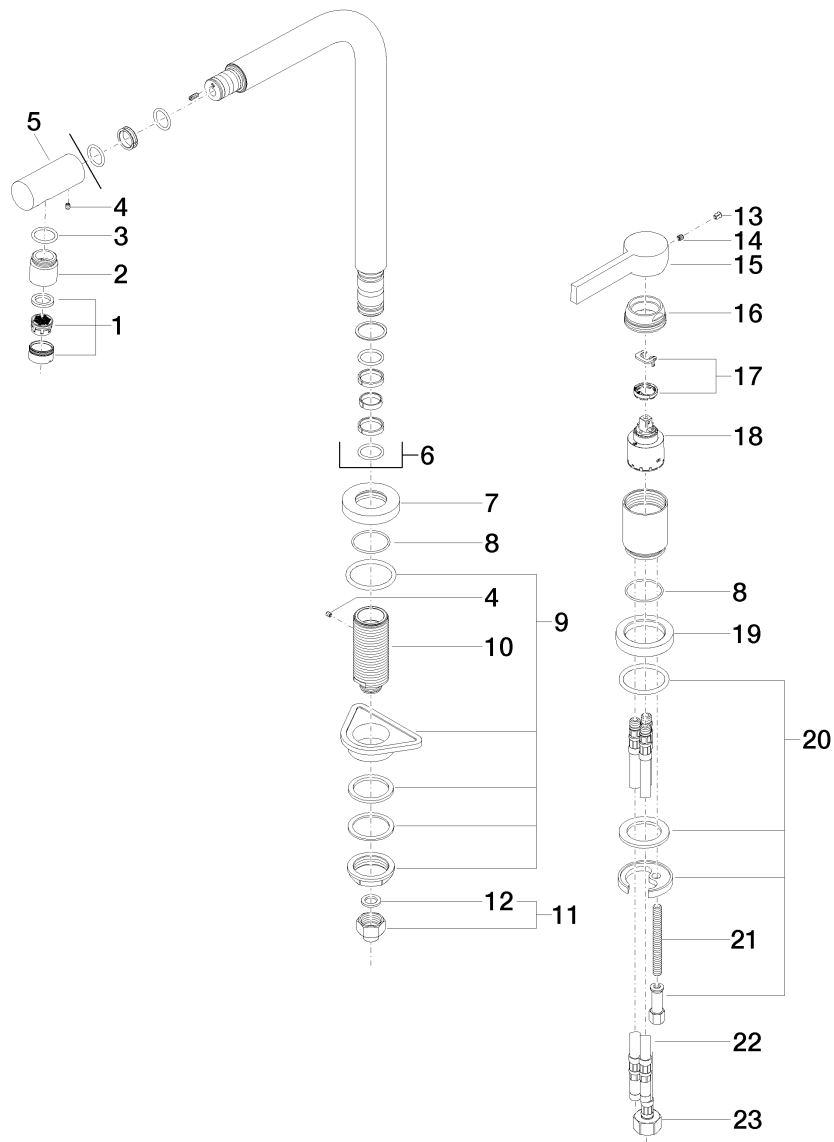

Product specifications

- **9 1/4" projection**
- Swivel spout 360°
- Total height 13 1/4"
- Height to aerator/spout outlet 11 3/4"
- Spout hole diameter 1 3/8"
- Single-lever-mixer hole diameter 1 3/8"
- M 24 x 1 aerator – male thread
- Ceramic disc cartridge
- M 10 x 1/2 flex line
- 2x M 10 x 1 x 16 1/2" high pressure hose
- 2 1/8" diameter flanges
- Two-hole mixer flow rate max. 1.5 gpm
- low lead compliant

[ADA]

Flexible positioning of components

Kitchen

Elio Two-hole mixer with individual flanges

Article number: 32800790

Surfaces

- chrome 32800790-000010
- matt platinum 32800790-060010

Exploded assembly drawing

Order quantity

No.	Article number	Name	Installation quantity
1	90230102608ff	aerator	1
2	09240416410ff	nipple	1
3	09141010090	seal	1
4	09311104490	pin	1
5	09240416310ff	nipple	1
6	90282218800ff	spout	1
7	092779001ff	rosette	1
8	09141010290	seal	1
9	0423100440190	fixing set	1
10	09300109410ff	adaptor	1
11	0424041661090	nipple	1
12	09142000290	seal	1
13	09312001790	plug	1
14	09311103090	pin	1
15	092079040ff	handle	1
16	092404141ff	nut	1
17	0428101480090	accessories	1
18	09150506190	cartridge	1
19	092810111ff	rosette	1
20	0430110380090	fixing set	1
21	09311101190	pin	1
22	0430040450090	hose	1
23	0430040190090	hose	1