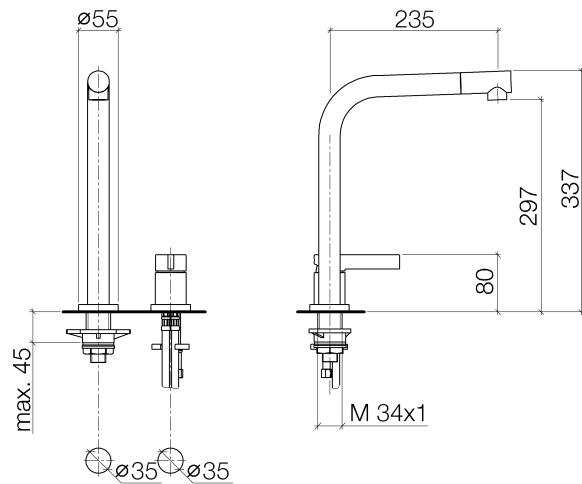

Product specifications

- **9 1/4" projection**
- Swivel spout 360°
- Total height 13 1/4"
- Height to aerator/spout outlet 11 3/4"
- Spout hole diameter 1 3/8"
- Single-lever-mixer hole diameter 1 3/8"
- M 24 x 1 aerator – male thread
- Ceramic disc cartridge
- M 10 x 1/2 flex line
- 2x M 10 x 1 x 16 1/2" high pressure hose
- 2 1/8" diameter flanges
- Two-hole mixer flow rate max. 1.5 gpm
- low lead compliant

[ADA]

Flexible positioning of components

Kitchen

Elio Two-hole mixer with individual flanges

Article number: 32800790

Surfaces

- chrome 32800790-000010
- matt platinum 32800790-060010

Exploded assembly drawing

Order quantity

No.	Article number	Name	Installation quantity
1	90230102608ff	aerator	1
2	09240416410ff	nipple	1
3	09141010090	seal	1
4	09311104490	pin	1
5	09240416310ff	nipple	1
6	90282218800ff	spout	1
7	092779001ff	rosette	1
8	09141010290	seal	1
9	0423100440190	fixing set	1
10	09300109410ff	adaptor	1
11	0424041661090	nipple	1
12	09142000290	seal	1
13	09312001790	plug	1
14	09311103090	pin	1
15	092079040ff	handle	1
16	092404141ff	nut	1
17	0428101480090	accessories	1
18	09150506190	cartridge	1
19	092810111ff	rosette	1
20	0430110380090	fixing set	1
21	09311101190	pin	1
22	0430040450090	hose	1
23	0430040190090	hose	1