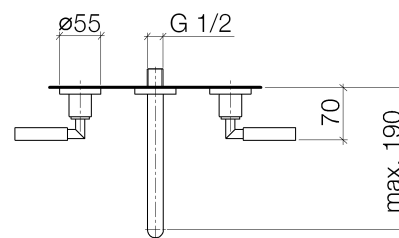

Product specifications

Exposed trim parts only, rough to be ordered separately

- **7 1/2" projection**
- Fixed spout 1/2"
- M 18 x 1 aerator – female thread
- 2x xControl ceramic disc cartridges, stem can be cut to length 1/2"
- Water flow rate limited to max. 1.5 gpm
- low lead compliant
- Flanges $\varnothing$ 2 1/8"
- Faucet extension 1/2", 2"

[ADA]