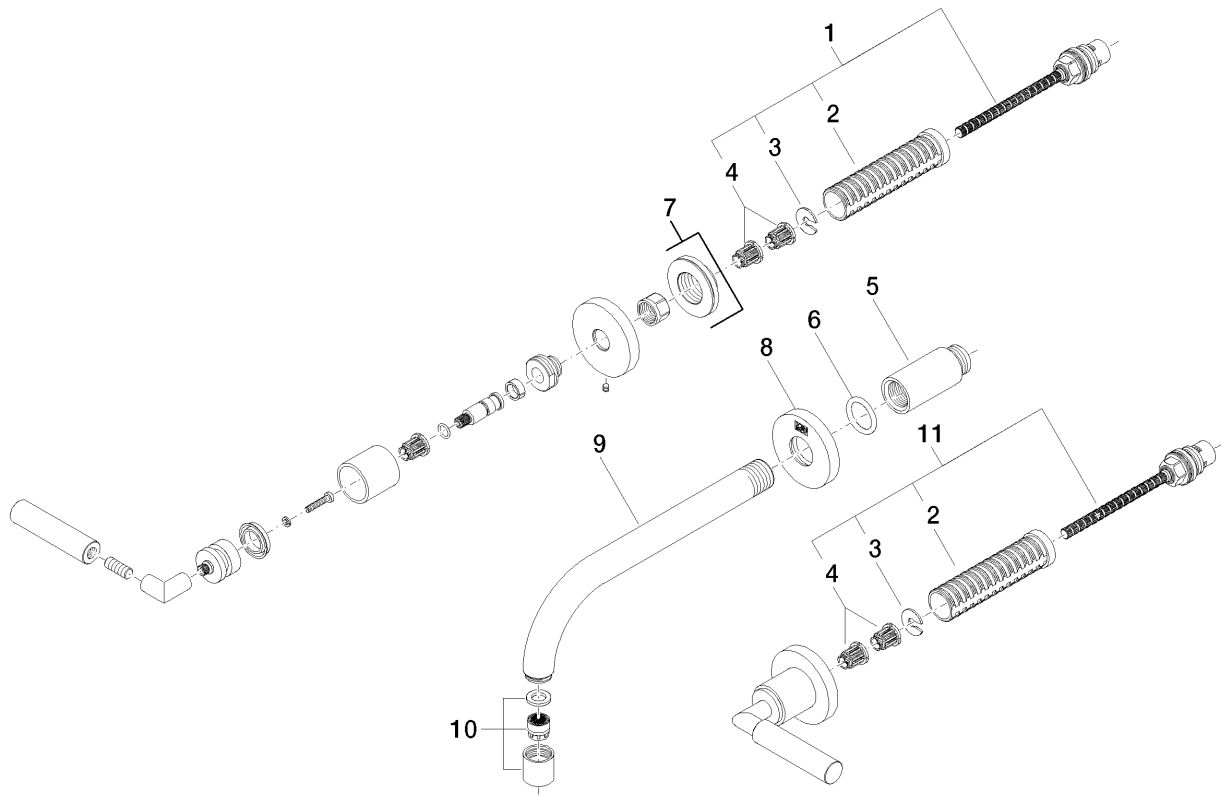

**Product specifications**

**Exposed trim parts only, rough to be ordered separately**

- **7 1/2" projection**
- Fixed spout 1/2"
- M 18 x 1 aerator – female thread
- 2x xControl ceramic disc cartridges, stem can be cut to length 1/2"
- Water flow rate limited to max. 1.5 gpm
- low lead compliant
- Flanges  $\varnothing$  2 1/8"
- Faucet extension 1/2", 2"

### Surfaces

- chrome 36712882-000010
- chrome 36712882-000010
- matt platinum 36712882-060010
- matt platinum 36712882-060010
- platinum 36712882-080010
- platinum 36712882-080010
- matt white 36712882-100010
- matt white 36712882-100010
- matt black 36712882-330010
- matt black 36712882-330010

### Accessories required

- Rough, spout in the center; 35707970
- Rough, spout in the center; 35707970
- Rough, flexible positioning; 35712970
- Rough, flexible positioning; 35712970

**Exploded assembly drawing**

**Order quantity**

<b>No.</b>	<b>Article number</b>	<b>Name</b>	<b>Installation quantity</b>
<b>1</b>	0490031560090	top	1
<b>2</b>	09184007790	sleeve	2
<b>3</b>	09160102690	ring	2
<b>4</b>	09121200290	fixing cap	4
<b>5</b>	0924030811090	extension	1
<b>6</b>	09141002690	seal	1
<b>7</b>	36310882ff	connection	2
<b>8</b>	092722503ff	rosette	1
<b>9</b>	04282209010ff	spout	1
<b>10</b>	90230101901ff	aerator	1
<b>11</b>	0490031570090	top	1