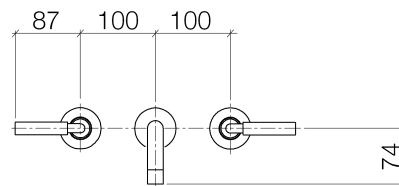

Product specifications

Exposed trim parts only, rough to be ordered separately

- **7 1/2" projection**
- Fixed spout 1/2"
- M 18 x 1 aerator – female thread
- 2x xControl ceramic disc cartridges, stem can be cut to length 1/2"
- Water flow rate limited to max. 1.5 gpm
- low lead compliant
- Flanges $\varnothing$ 2 1/8"
- Faucet extension 1/2", 2"

[ADA]