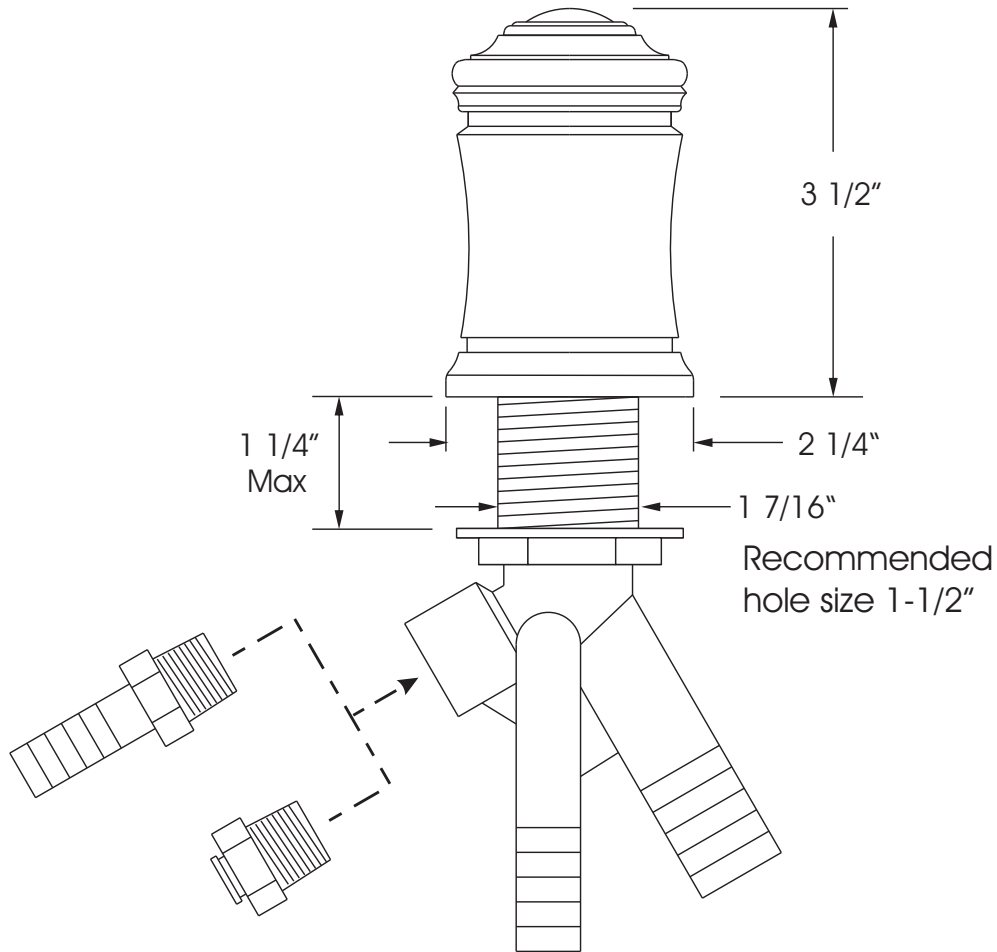

41180 Raintree Court
Murrieta, CA 92562
1-888-304-0660
www.waterstoneco.com

ITEM NO: **4030**

STYLE: **TRADITIONAL**

INTENDED USE: AIR GAP / DUAL PORT

CUSTOMER NAME:

JOB NO:

DIMENSIONS MAY VARY AND ARE SUBJECT TO CHANGE. NO RESPONSIBILITY IS ASSUMED FOR USE OF SUPERCEDED OR VOIDED DATA

Technical Specifications

- Cover made from solid brass.
- Dual or single port dishwasher airgap.
- Adapters for RO port or 2nd dishwasher included.
- Matching plain finish (no logo) accent button included.