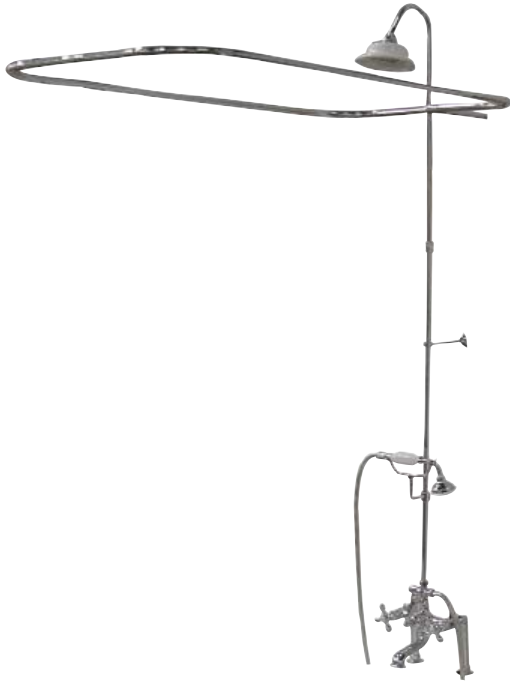

TUB FILLER WITH DIVERTER, HANDSHOWER SHOWERHEAD & RING

Cat. No.

4063

Features:

- ▶ Elephant Spout
- ▶ Telephone Style Handshower
- ▶ Backflow Preventor in Handshower
- ▶ Includes Sunflower Showerhead
- ▶ Includes Riser and Rectangular Shower Ring
- ▶ Includes 6" Elbow Mounts
- ▶ 1/4 turn Ceramic Disc Cartridges
- ▶ Available with Porcelain Lever (4063-PL) or Metal Cross (4063-MC) Handles
- ▶ To Be Used with Straight Bath Supplies, Part #5577
- ▶ For Deck Mounting on Acrylic or Cast Iron Tubs

Finishes:

BP Polished Brass
CP Polished Chrome
PN Polished Nickel

SN Brushed Nickel
ORB Oil Rubbed Bronze

Shower Rod: 48"W x 24"D
Riser Height: 62"
Wall Support: 10"
Ceiling Support: 30"
Hose Length: 59"
Centers: 7"
Spout Length: 5"