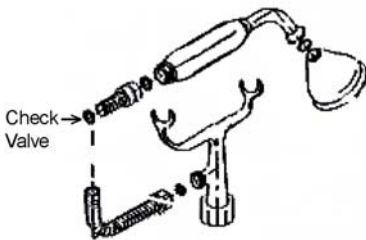

TUB FILLER WITH DIVERTER, HANDSHOWER SHOWERHEAD & RING

Cat. No.

4063

Features:

- ▶ Elephant Spout
- ▶ Telephone Style Handshower
- ▶ Backflow Preventor in Handshower
- ▶ Includes Sunflower Showerhead
- ▶ Includes Riser and Rectangular Shower Ring
- ▶ Includes 6" Elbow Mounts
- ▶ 1/4 turn Ceramic Disc Cartridges
- ▶ Available with Porcelain Lever (4063-PL) or Metal Cross (4063-MC) Handles
- ▶ To Be Used with Straight Bath Supplies, Part #5577
- ▶ For Deck Mounting on Acrylic or Cast Iron Tubs

Finishes:

BP Polished Brass
CP Polished Chrome
PN Polished Nickel

SN Brushed Nickel
ORB Oil Rubbed Bronze

Shower Rod: 48"W x 24"D
Riser Height: 62"
Wall Support: 10"
Ceiling Support: 30"
Hose Length: 59"
Centers: 7"
Spout Length: 5"