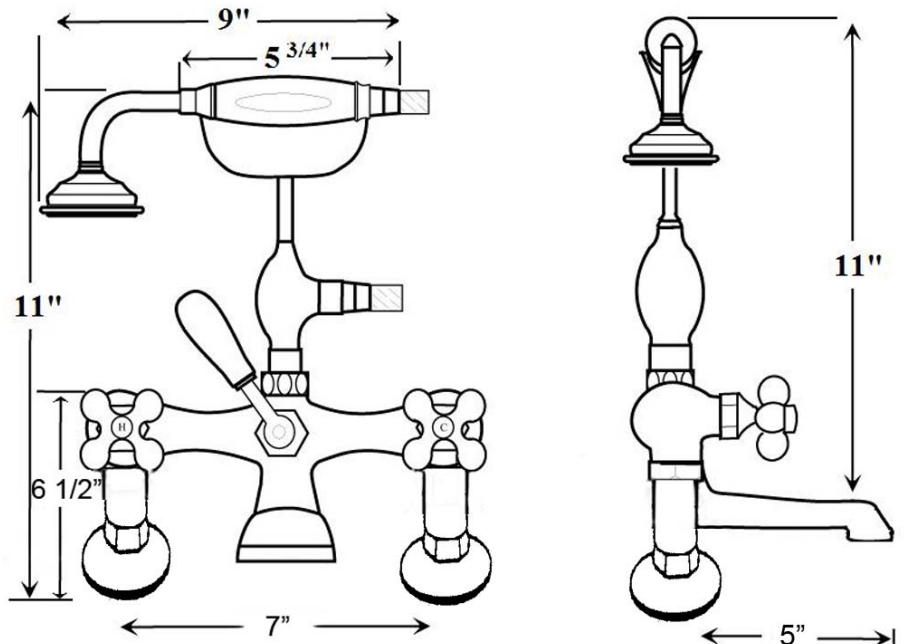

TUB FILLER WITH DIVERTER, HANDSHOWER SHOWERHEAD & RING

Cat. No.

4063

Features:

- ▶ Elephant Spout
- ▶ Telephone Style Handshower
- ▶ Backflow Preventor in Handshower
- ▶ Includes Sunflower Showerhead
- ▶ Includes Riser and Rectangular Shower Ring
- ▶ Includes 6" Elbow Mounts
- ▶ 1/4 turn Ceramic Disc Cartridges
- ▶ Available with Porcelain Lever (4063-PL) or Metal Cross (4063-MC) Handles
- ▶ To Be Used with Straight Bath Supplies, Part #5577
- ▶ For Deck Mounting on Acrylic or Cast Iron Tubs

Finishes:

BP Polished Brass
CP Polished Chrome
PN Polished Nickel

SN Brushed Nickel
ORB Oil Rubbed Bronze

Shower Rod: 48"W x 24"D
Riser Height: 62"
Wall Support: 10"
Ceiling Support: 30"
Hose Length: 59"
Centers: 7"
Spout Length: 5"

Dimensions are nominal and may vary. Dimensions and specifications subject to change without notice.