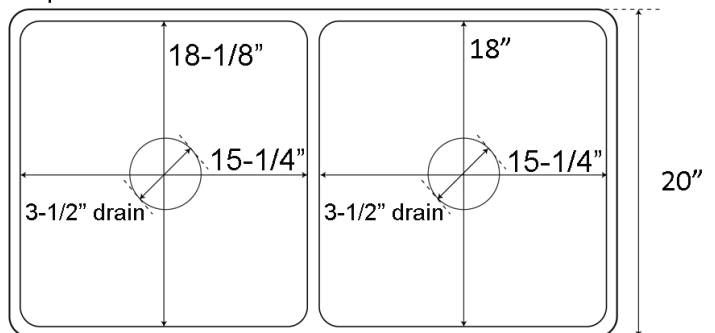

**33" LEWIS DOUBLE
BOWL FARMER SINK**

Cat. No
FSDB1502

W: 32 3/4"
D: 20"
H: 10"

Features:

- ▶ Constructed of fine fireclay for beauty and durability
- ▶ Fireclay provides a smooth, waveless surface
- ▶ Non-porous surface resists heat, stains and cracking
- ▶ 7/8" rim
- ▶ Sink is finished on three sides
- ▶ Features 2 bowls of the same size
- ▶ Drain sold separately

Colors

WH White
BQ Bisque

***Please do NOT cut hole without
template or actual product.**

Interior Bowl Dimensions:

Basin Interior: 15 1/4" W x 18" D
Basin Depth: 8 3/4"

Front

Top

Dimensions of fixture are nominal and may vary within the range of tolerances established by ANSI Standard A112.19.2. Dimensions and specifications subject to change without notice.