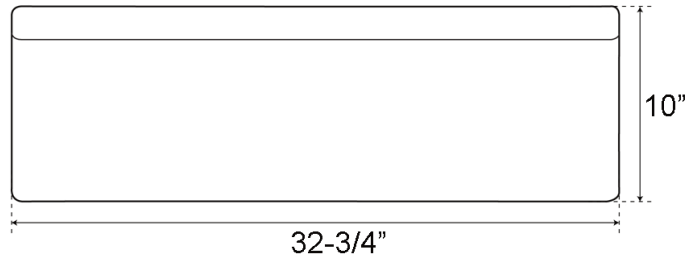

**33" LEWIS DOUBLE
BOWL FARMER SINK**

Cat. No
FSDB1502

W: 32 3/4"
D: 20"
H: 10"

Features:

- ▶ Constructed of fine fireclay for beauty and durability
- ▶ Fireclay provides a smooth, waveless surface
- ▶ Non-porous surface resists heat, stains and cracking
- ▶ 7/8" rim
- ▶ Sink is finished on three sides
- ▶ Features 2 bowls of the same size
- ▶ Drain sold separately

Colors

WH White
BQ Bisque

***Please do NOT cut hole without
template or actual product.**

Interior Bowl Dimensions:

Basin Interior: 15 1/4" W x 18" D
Basin Depth: 8 3/4"

Front

Top

Dimensions of fixture are nominal and may vary within the range of tolerances established by ANSI Standard A112.19.2. Dimensions and specifications subject to change without notice.