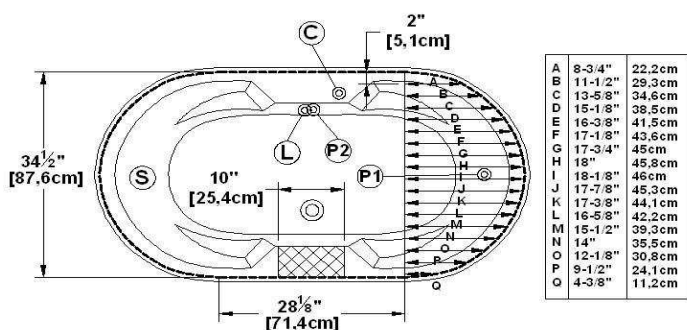

Options and installation

*accessories and decorative lines positions are approximative

Additional(s) note(s) :

Keypad not installed when ordered with remote control.

Legend					
(S)	Blower	(L)	Mood light	(C)	Keypad
(P1)	Pump	(P2)	Grab bar		
Recommended faucets drilling location* Dashed line: Deck cut-out line					

Available models	
Model	Availability
Soaker alone	X
Confort Air™	X
AeroMassage™	X
Super AeroMassage™	X
Dynamic Turbo™ (not available in the U.S.)	X
Dynamic Turbo™ + AeroMassage™	X
Dynamic Turbo™ + Super AeroMassage™	X

Available recommended options	
Front skirt :	
Recommended drain :	WOCO
Tiling flanges :	unavailable
Floating controller :	available

*It is possible that faucets may be installed elsewhere on the product. Verify, directly on the product, that there are no conflicting parts before drilling.

IMPORTANT NOTE : Specifications, dimensions and models are subject to change.

Visit our website <http://www.oceania-attitude.com> to access up-to-date dimensions and informations. In all cases, information on the website is the most up-to-date. Dimensions may vary slightly. To ensure proper fit, measurements must be taken on the product directly.

Head office

591, avenue des Entreprises
Thetford Mines, Quebec
CANADA G6H 4B2

Phone numbers

No-charge : 1-877-332-4224
Fax : 1-866-460-4334

Internet

Web : <http://www.oceania-attitude.com>
Email : info@oceanibaths.com