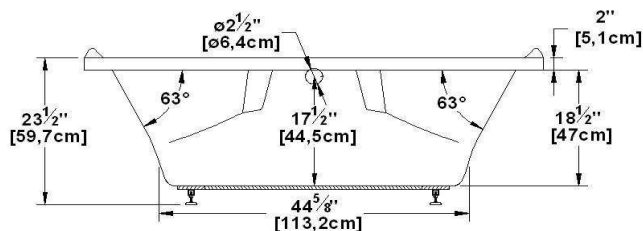

Golfe Xtra 66

Product code : **GX66**

Draft revision : **20121011152315**

External dimensions : **66" x 36" x 23,5" [167,6 cm x 91,4 cm x 59,7 cm]**

Serie : **deck mount**

Seats : **2**

2012 catalog page : **41**

Lumbar support : **yes**

Arm rests : **yes**

Low-profile available : **no**

Also available in **FREESTAND**

Draft and specs