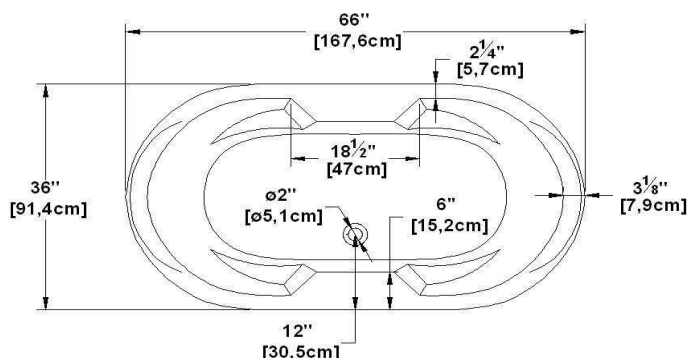

Golfe Xtra 66

Product code : **GX66**

Draft revision : **20121011152315**

External dimensions : **66" x 36" x 23,5" [167,6 cm x 91,4 cm x 59,7 cm]**

Serie : **deck mount**

Seats : **2**

2012 catalog page : **41**

Lumbar support : **yes**

Arm rests : **yes**

Low-profile available : **no**

Also available in **FREESTAND**

Draft and specs