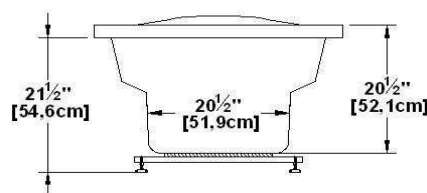

# Golfe Xtra 66

Product code : **GX66**

Draft revision : **20121011152315**

External dimensions : **66" x 36" x 23,5" [167,6 cm x 91,4 cm x 59,7 cm]**

Serie : **deck mount**

Seats : **2**

2012 catalog page : **41**

Remarks	
*all measures have a precision of ± 1/4" (0,63cm)	
*internal dimensions taken at 4" (10cm) from bath bottom	
*capacity is measured by filling the soaker to 1-1/2" under the overflow	
*textured skirt available on all freestand products	
*shelf height is 3/4" on all "low-profile" models	