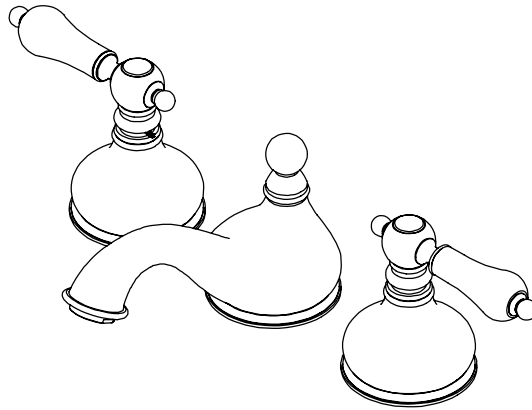

Features

- Brass construction with choice of 21 finishes
- Two Lever Handles
- Quarter turn Ceramic Disk cartridges
- 2.2gpm @ 60 psi

Order Matrix

Model	Main/Accent Finish
1ARBRML	AB - Antique Brass
	ABM - Antique Brass Matt
	AC - Antique Copper
	ACM - Antique Copper Matt
	BB - Bright Brass
	CH - Chrome
	GD - Gold
	OB - Oil Rubbed Bronze
	PN - Polished Nickel
	SB - Satin Brass
	SC - Satin Chrome
	SN - Satin Nickel
	TB - Tuscan Brass
	AQ - Aqua
	BD - Bordeaux
	BK - Black
	MB - Matte Black
	MW - Matte White
	NC - Natural Cream
	RD - Red
	WH - White

**ROMANESQUE**  
Widespread Lavatory Set with Pop-Up  
Model: 1ARBRML XX-XX

Critical Dimensions