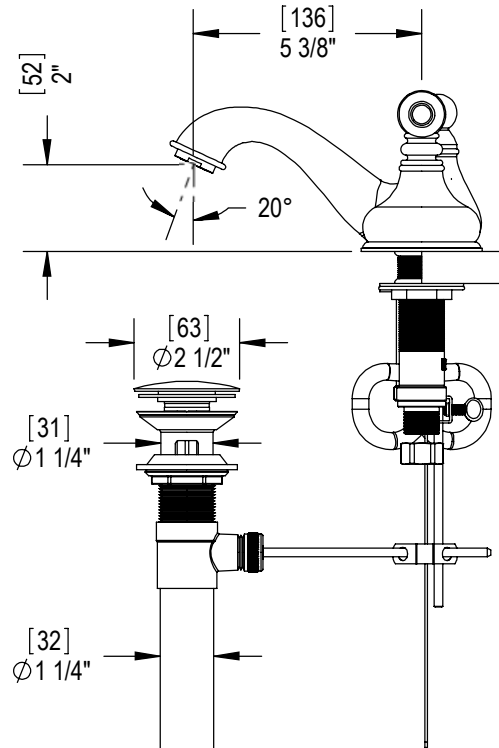

Features

- Brass construction with choice of 21 finishes
- Two Lever Handles
- Quarter turn Ceramic Disk cartridges
- 2.2gpm @ 60 psi

Order Matrix

Model	Main/Accent Finish
1ARBRML	AB - Antique Brass
	ABM - Antique Brass Matt
	AC - Antique Copper
	ACM - Antique Copper Matt
	BB - Bright Brass
	CH - Chrome
	GD - Gold
	OB - Oil Rubbed Bronze
	PN - Polished Nickel
	SB - Satin Brass
	SC - Satin Chrome
	SN - Satin Nickel
	TB - Tuscan Brass
	AQ - Aqua
	BD - Bordeaux
	BK - Black
	MB - Matte Black
	MW - Matte White
	NC - Natural Cream
	RD - Red
	WH - White

**ROMANESQUE**  
Widespread Lavatory Set with Pop-Up  
Model: 1ARBRML XX-XX

Critical Dimensions