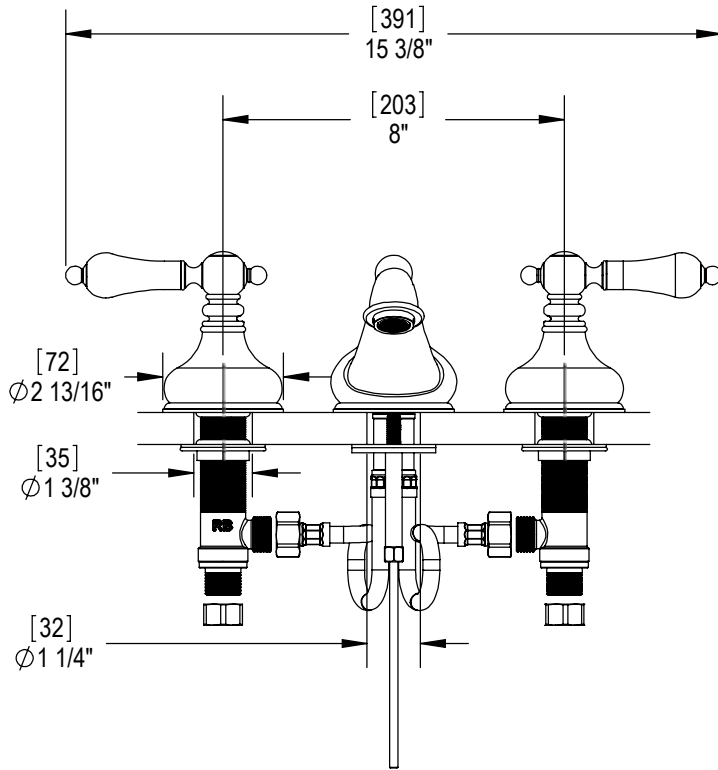

Features

- Brass construction with choice of 21 finishes
- Two Lever Handles
- Quarter turn Ceramic Disk cartridges
- 2.2gpm @ 60 psi

Order Matrix

Model	Main/Accent Finish
1ARBRML	AB - Antique Brass
	ABM - Antique Brass Matt
	AC - Antique Copper
	ACM - Antique Copper Matt
	BB - Bright Brass
	CH - Chrome
	GD - Gold
	OB - Oil Rubbed Bronze
	PN - Polished Nickel
	SB - Satin Brass
	SC - Satin Chrome
	SN - Satin Nickel
	TB - Tuscan Brass
	AQ - Aqua
	BD - Bordeaux
	BK - Black
	MB - Matte Black
	MW - Matte White
	NC - Natural Cream
	RD - Red
	WH - White

**ROMANESQUE**  
Widespread Lavatory Set with Pop-Up  
Model: 1ARBRML XX-XX

Critical Dimensions