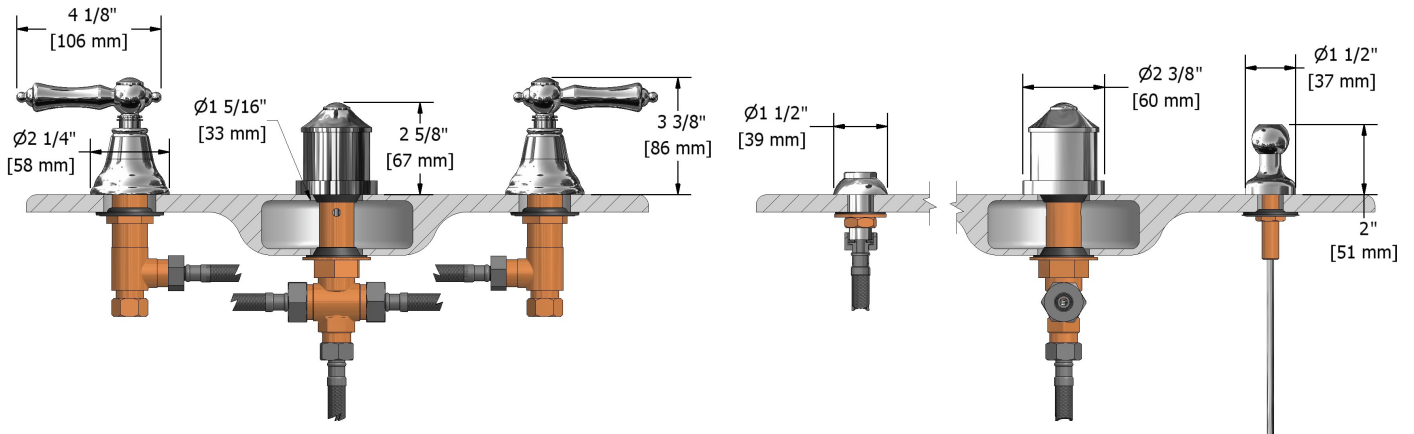

4-piece bidet faucet with integrated vaccum breaker
GN09LXX

Specifications

Descriptions

- 1/2" inlet male NPT
- Pop-up drain
- Ceramic cartridge
- Jet
- Integrated vaccum breaker

Available colors

- C : Chrome
- CW : Chrome/White
- BN : Brushed nickel (PVD)
- PN : Polished nickel (PVD)

Cartridges

- Cold: #401-080 - Hot: #401-079

Certifications

- CSA B125.1
- ASME A112.18.1
- CMR248 Approval

Sizes, models and finishes may differ from those presented.

Warranty

The Riobel inc. product carries a limited LIFETIME warranty on the finish Chrome, Gold (PVD), Brushed nickel (PVD), Night brushed (PVD), Polished nickel (PVD) and all working parts and is guaranteed from the initial date of purchase against all manufacturing defects. Other finished 1 year.