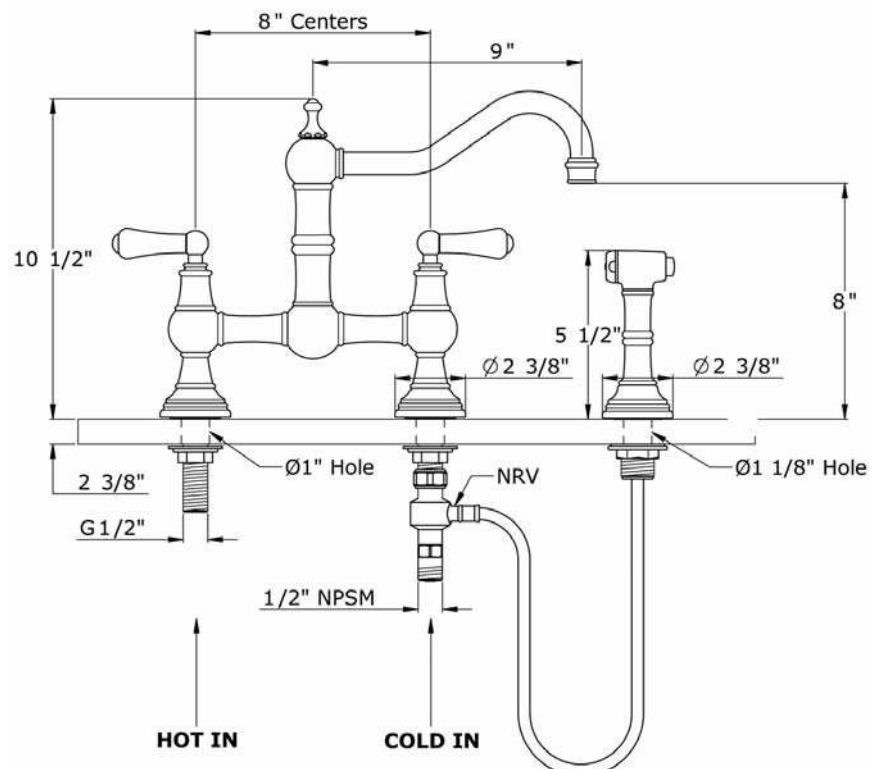

WARRANTY

- Limited Lifetime

* For CA/VT, place a "-2" at end of model number for code compliant product. (Example A3608LMAPC-2)

Consult your local Rohl showroom for additional information and specifications. For complete warranty details and a list of showrooms, go to www.rohlhome.com.