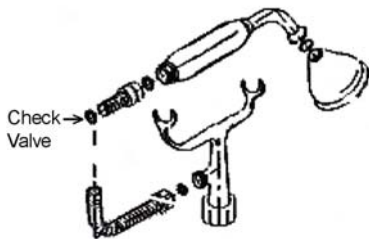

Dimensions are nominal and may vary. Dimensions and specifications are subject to change without notice.