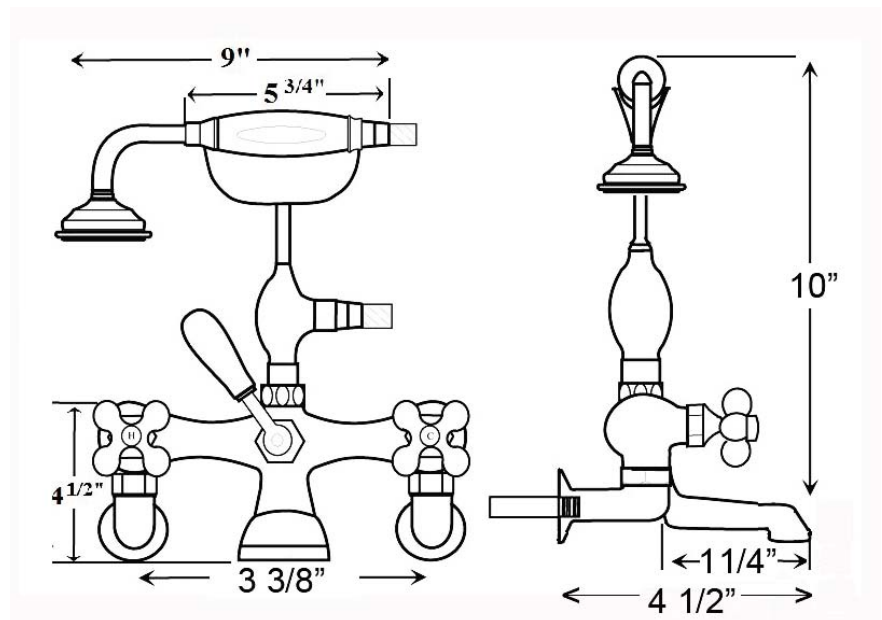

TUB WALL MOUNT FAUCET WITH HANDSHOWER

Cat. No.
4020

Centers: 3 3/8"
Spout Length: 1 1/4"

Features:

- ▶ Petite Elephant Spout
- ▶ Telephone Style Handshower
- ▶ Includes 59" Hose
- ▶ Porcelain Lever Handles
- ▶ Backflow Preventor in Handshower
- ▶ Compression Stems - 1/4 turn
- ▶ To be used with Double Offset Bath Supplies, Part #5576

Finishes:

CP Polished Chrome

Dimensions are nominal and may vary. Dimensions and specifications are subject to change without notice.