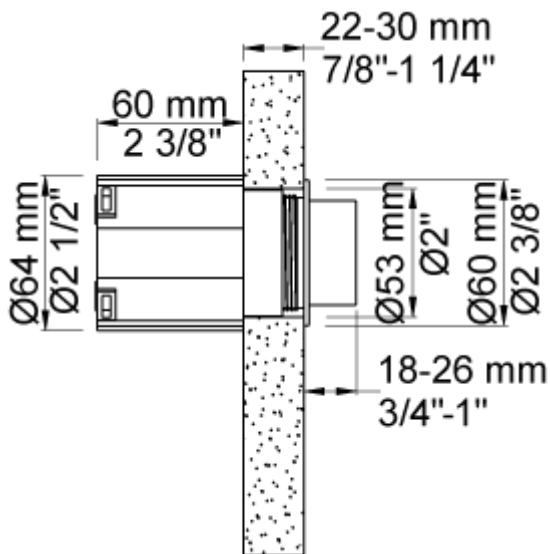

Date:

Client:

Project:

VOLA product: A82

A82

Push button for Geberit (Serie 100/200/300/320) and Ifö (installationkit IFÖ arnr 98930) with pneumatic flush.

Available in colours

- Color 02, Grey
- Color 04, Light blue
- Color 05, Orange
- Color 06, Light green
- Color 08, Yellow
- Color 09, Dark grey
- Color 12, Mocca
- Color 14, Bright red
- Color 15, Dark blue
- Color 16, Polished chrome
- Color 17, Gloss black
- Color 18, White
- Color 19, Natural brass
- Color 20, Brushed chrome
- Color 21, Carmine red
- Color 25, Pink
- Color 27, Matt black
- Color 40, Brushed stainless steel