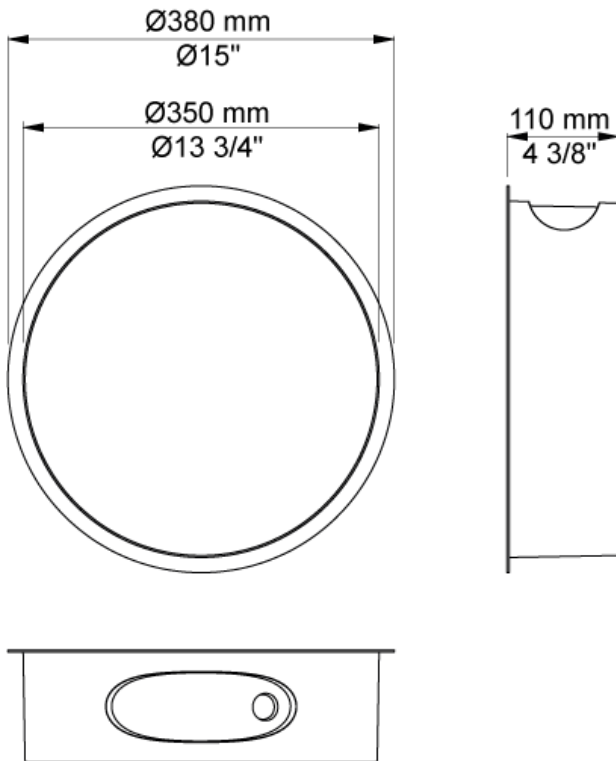

Date:

Client:

Project:

VOLA product: RS5

RS5

Retrofit waste bin with lid.
 Diameter incl. ring: 380 mm.
 Depth: 110 mm.
 Capacity 8 litre/60-90 tissues.
 Bags for RS5 size 50 cm x 40 cm.

Consists of:
 Ring, material: High polished chrome, natural brass, brushed chrome, brushed stainless steel or 14 different colours.
 Container, material: PC/ABS laquered.