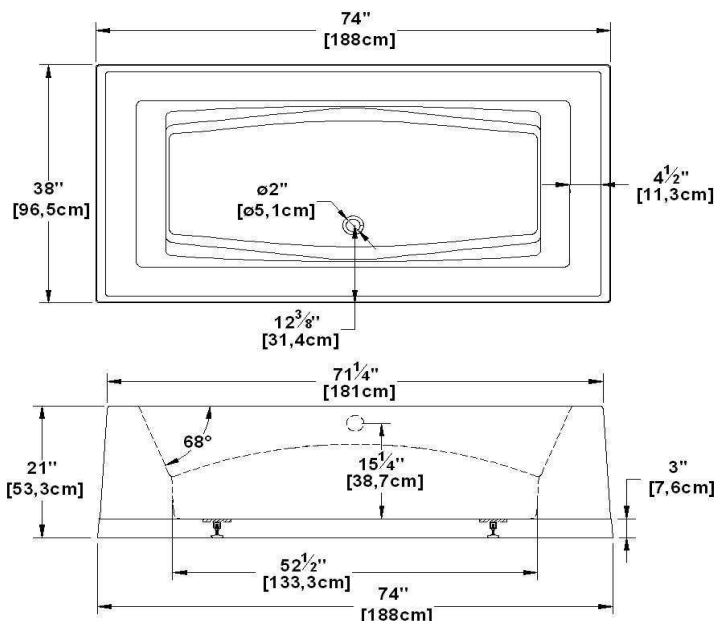

Union Freestanding

Product code : **UN72FS**

Draft revision : **20121012084959**

External dimensions : **72" x 36" x 20,5" [182,9 cm x 91,4 cm x 52,1 cm]**

Serie : **freestand**

Seats : **2**

2012 catalog page : **25**

Lumbar support : **yes**

Arm rests : **yes**

Low-profile available : **no**

Also available in DECKMOUNT

Draft and specs

Specifications	
Capacity :	58 IMP Gal. / 75,7 US Gal. / 263,7 liters
AeroMassage™ :	Easy Clean™ air jets
Super AeroMassage™ :	AeroMassage™ + 12 Easy Clean™ air jets
Dynamic Turbo™ :	unavailable
Confort Air™ :	unavailable
Characteristics :	n/a

Remarks	
*all measures have a precision of ± 1/4" (0,63cm)	
*internal dimensions taken at 4" (10cm) from bath bottom	
*capacity is measured by filling the soaker to 1-1/2" under the overflow	
*textured skirt available on all freestand products	
*shelf height is 3/4" on all "low-profile" models	