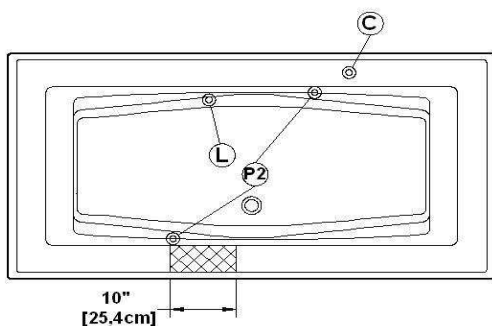

Options and installation

*accessories and decorative lines positions are approximative

Additional(s) note(s) :

Available in white only. When ordered with AeroMassage™ or Super AeroMassage™, blower must be relocated. Keypad not installed when ordered with remote control.

Legend					
(S)	Blower	(L)	Mood light	(C)	Keypad
(P1)	Pump	(P2)	Grab bar		
[Cross-hatch]			Recommended faucets drilling location*		
-----			Deck cut-out line		

Available models	
Model	Availability
Soaker alone	x
Confort Air™	
AeroMassage™	x
Super AeroMassage™	x
Dynamic Turbo™ (not available in the U.S.)	
Dynamic Turbo™ + AeroMassage™	
Dynamic Turbo™ + Super AeroMassage™	

Available recommended options	
Front skirt :	Included (Freestanding)
Recommended drain :	WOCO
Tiling flanges :	unavailable
Floating controller :	available

*It is possible that faucets may be installed elsewhere on the product. Verify, directly on the product, that there are no conflicting parts before drilling.

IMPORTANT NOTE : Specifications, dimensions and models are subject to change.

Visit our website <http://www.oceania-attitude.com> to access up-to-date dimensions and informations. In all cases, information on the website is the most up-to-date. Dimensions may vary slightly. To ensure proper fit, measurements must be taken on the product directly.

Head office

591, avenue des Entreprises
Thetford Mines, Quebec
CANADA G6H 4B2

Phone numbers

No-charge : 1-877-332-4224
Fax : 1-866-460-4334

Internet

Web : <http://www.oceania-attitude.com>
Email : info@oceaniabaths.com