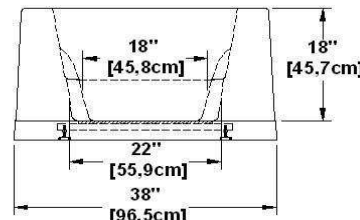

Union Freestanding

Product code : **UN72FS**

Draft revision : **20121012084959**

External dimensions : **72" x 36" x 20,5" [182,9 cm x 91,4 cm x 52,1 cm]**

Serie : **freestand**

Seats : **2**

2012 catalog page : **25**

Lumbar support : **yes**

Arm rests : **yes**

Low-profile available : **no**

Also available in DECKMOUNT

Draft and specs

Specifications	
Capacity :	58 IMP Gal. / 75,7 US Gal. / 263,7 liters
AeroMassage™ :	Easy Clean™ air jets
Super AeroMassage™ :	AeroMassage™ + 12 Easy Clean™ air jets
Dynamic Turbo™ :	unavailable
Confort Air™ :	unavailable
Characteristics :	n/a

Remarks	
*all measures have a precision of ± 1/4" (0,63cm)	
*internal dimensions taken at 4" (10cm) from bath bottom	
*capacity is measured by filling the soaker to 1-1/2" under the overflow	
*textured skirt available on all freestand products	
*shelf height is 3/4" on all "low-profile" models	