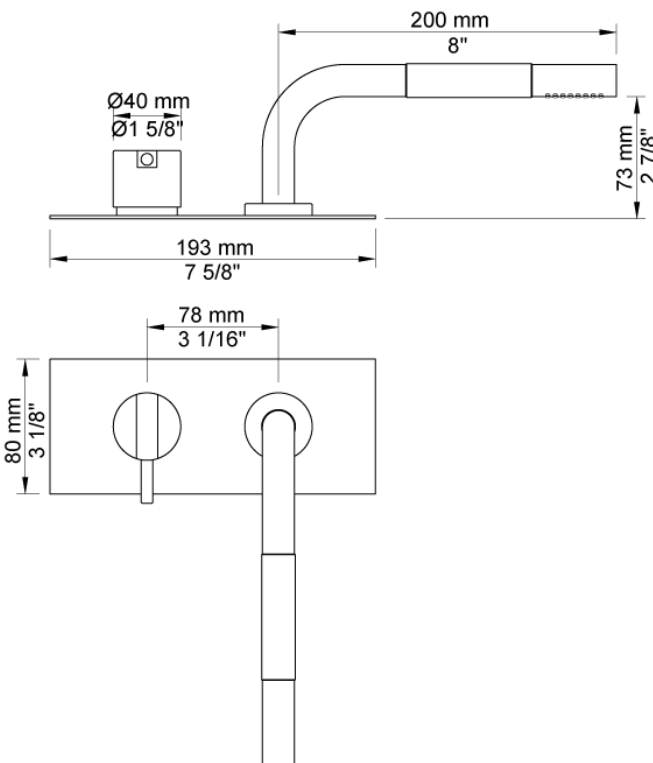

Date:

Client:

Project:

VOLA product: BK9

BK9

One-handle mixer with hand shower.
 Complete with adjustable bracket and water collection box.
 BK9 UP = Plumbed part, fixing bracket and water collection box.
 BK9 AP = Trim parts.

Flow

	Bar:	1,0	2,0	3,0	4,0	5,0
T1	(l/min)	5,8	8,2	10,0	11,6	12,9

Available in colours

- Color 02, Grey
- Color 04, Light blue
- Color 05, Orange
- Color 06, Light green
- Color 08, Yellow
- Color 09, Dark grey
- Color 12, Mocca
- Color 14, Bright red
- Color 15, Dark blue
- Color 16, Polished chrome
- Color 17, Gloss black
- Color 18, White
- Color 19, Natural brass
- Color 20, Brushed chrome
- Color 21, Carmine red
- Color 25, Pink
- Color 27, Matt black
- Color 40, Brushed stainless steel