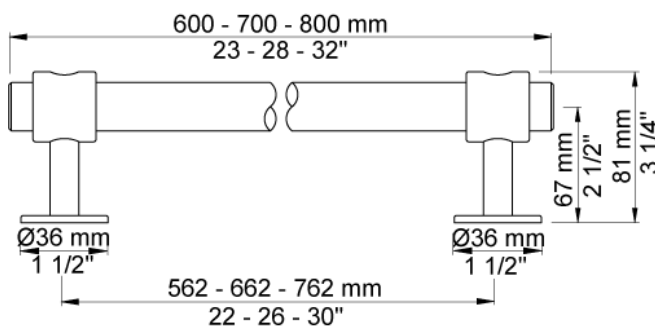

Date:

Client:

Project:

VOLA product: T19

T19

Towel rail, 600 mm, 700 mm or 800 mm.

Available in colours

- Color 02, Grey
- Color 04, Light blue
- Color 05, Orange
- Color 06, Light green
- Color 08, Yellow
- Color 09, Dark grey
- Color 12, Mocca
- Color 14, Bright red
- Color 15, Dark blue
- Color 16, Polished chrome
- Color 17, Gloss black
- Color 18, White
- Color 19, Natural brass
- Color 20, Brushed chrome
- Color 21, Carmine red
- Color 25, Pink
- Color 27, Matt black
- Color 40, Brushed stainless steel