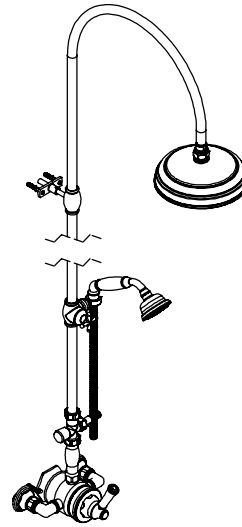

Features

- Brass construction with choice of 21 finishes
- Single Control Lever handle
- Pressure Balance cartridge allows both volume and temperature control
- 8" Shower Head with Jets
- Optional Hand Held Shower

Order Matrix

Model	Main Finish
4WRBRVL	AB - Antique Brass
	ABM - Antique Brass Matt
	AC - Antique Copper
	ACM - Antique Copper Matt
	BB - Bright Brass
	CH - Chrome
	GD - Gold
	OB - Oil Rubbed Bronze
	PN - Polished Nickel
	SB - Satin Brass
	SC - Satin Chrome
	SN - Satin Nickel
	TB - Tuscan Brass
	AQ - Aqua
	BD - Bordeaux
	BK - Black
	MB - Matte Black
	MW - Matte White
	NC - Natural Cream
	RD - Red
	WH - White

RAVEN

Wall Mount Pressure Balance Shower with optional Hand Shower Kit  
Model: 4WRBRVL XX-XX

Critical Dimensions

TEL: 905-851-6781  
FAX: 905-851-8031  
TOLL FREE: 800-461-5901