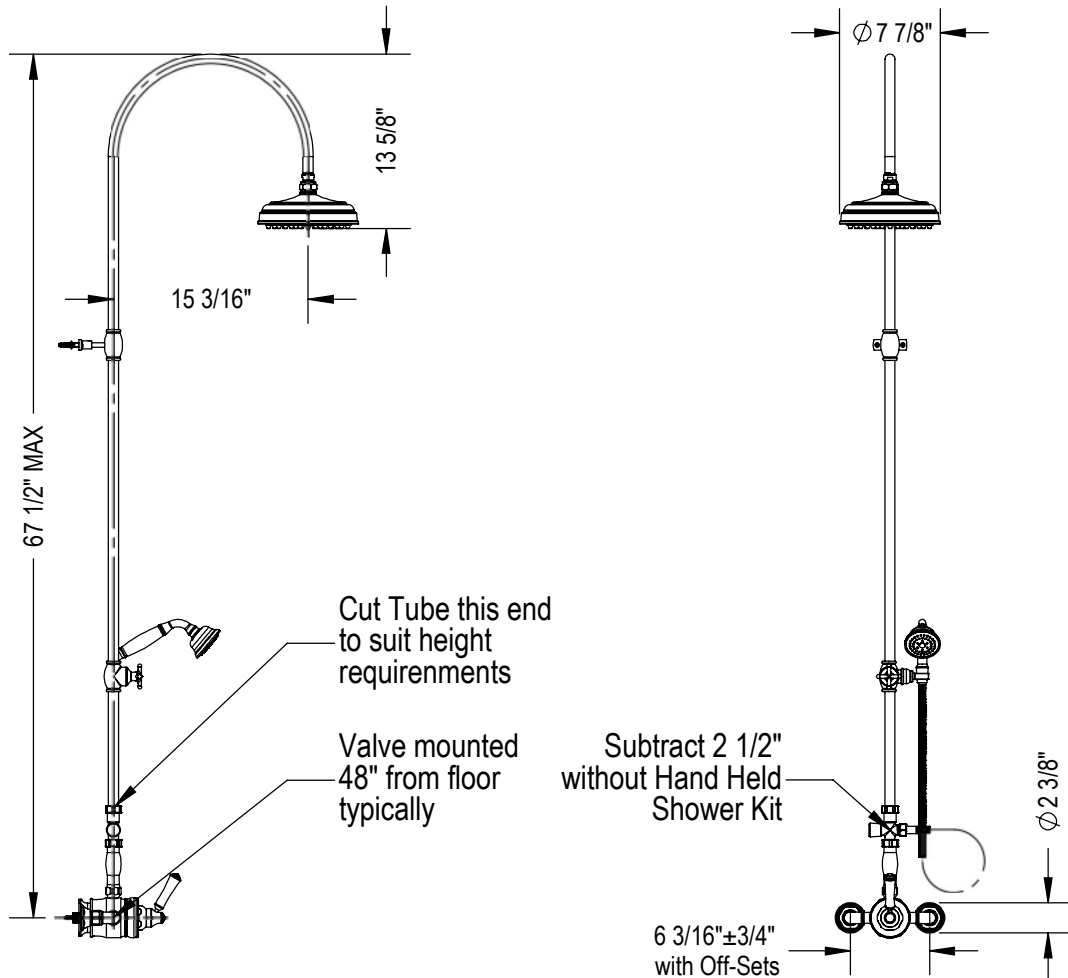

Features

- Brass construction with choice of 21 finishes
- Single Control Lever handle
- Pressure Balance cartridge allows both volume and temperature control
- 8" Shower Head with Jets
- Optional Hand Held Shower

Order Matrix

Model	Main Finish
4WRBRVL	AB - Antique Brass
	ABM - Antique Brass Matt
	AC - Antique Copper
	ACM - Antique Copper Matt
	BB - Bright Brass
	CH - Chrome
	GD - Gold
	OB - Oil Rubbed Bronze
	PN - Polished Nickel
	SB - Satin Brass
	SC - Satin Chrome
	SN - Satin Nickel
	TB - Tuscan Brass
	AQ - Aqua
	BD - Bordeaux
	BK - Black
	MB - Matte Black
	MW - Matte White
	NC - Natural Cream
	RD - Red
	WH - White

RAVEN

Wall Mount Pressure Balance Shower with optional Hand Shower Kit  
Model: 4WRBRVL XX-XX

Critical Dimensions

TEL: 905-851-6781  
FAX: 905-851-8031  
TOLL FREE: 800-461-5901