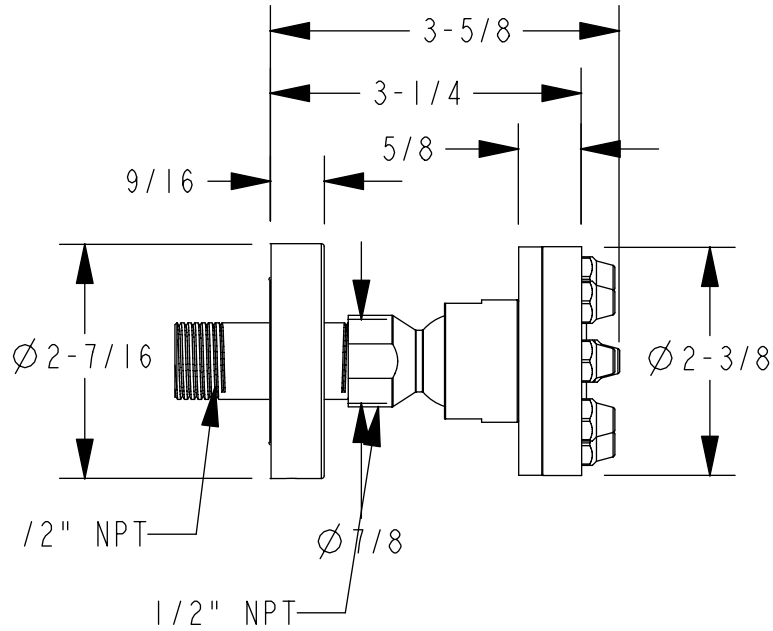

All measurements in inches

Image NOT to Scale

We reserve the right to make revisions without notice in the design of fixtures or in packaging unless this right has specifically been waived at the time the order is accepted.

This product meets ANSI/NSF Standard 61, Sect. 9, Safe Drinking Water Act - Lead Content and Leaching

MANUFACTURED :: CALIFORNIA, US (CNC) COMPUTER NUMERICAL CONTROL

MATERIAL :: SOLID BRASS

WEIGHT(LBS.) ::