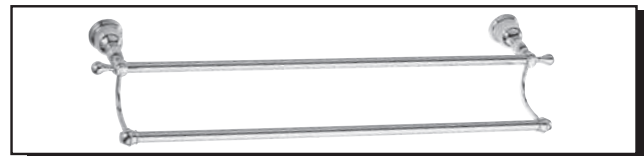

OPULENCE™ BATH ACCESSORY COLLECTION

Description

- Popular Victorian inspired design
- Matches OPULENCE™ collection
- Mounting hardware provided
- All brass construction

Warranty

Danze bath accessories are covered by a manufacturer's limited "lifetime" warranty for manufacturing defects.

Available Finishes

- Chrome
- Antique Copper (AC)
- Brushed Nickel (BN)
- Satin Black (BS)
- Polished Brass (PBV)
- Polished Nickel (PNV)
- Oil Rub Bronze (RB)

D443411 - 18" Towel Bar
D443421 - 24" Towel Bar

D443611 - 24" Double Towel Bar

D443171 - Robe Hook

D442251 - Toilet Paper Holder

D442111 - Towel Ring

Specific Features: _____ Submitted Model No.: _____