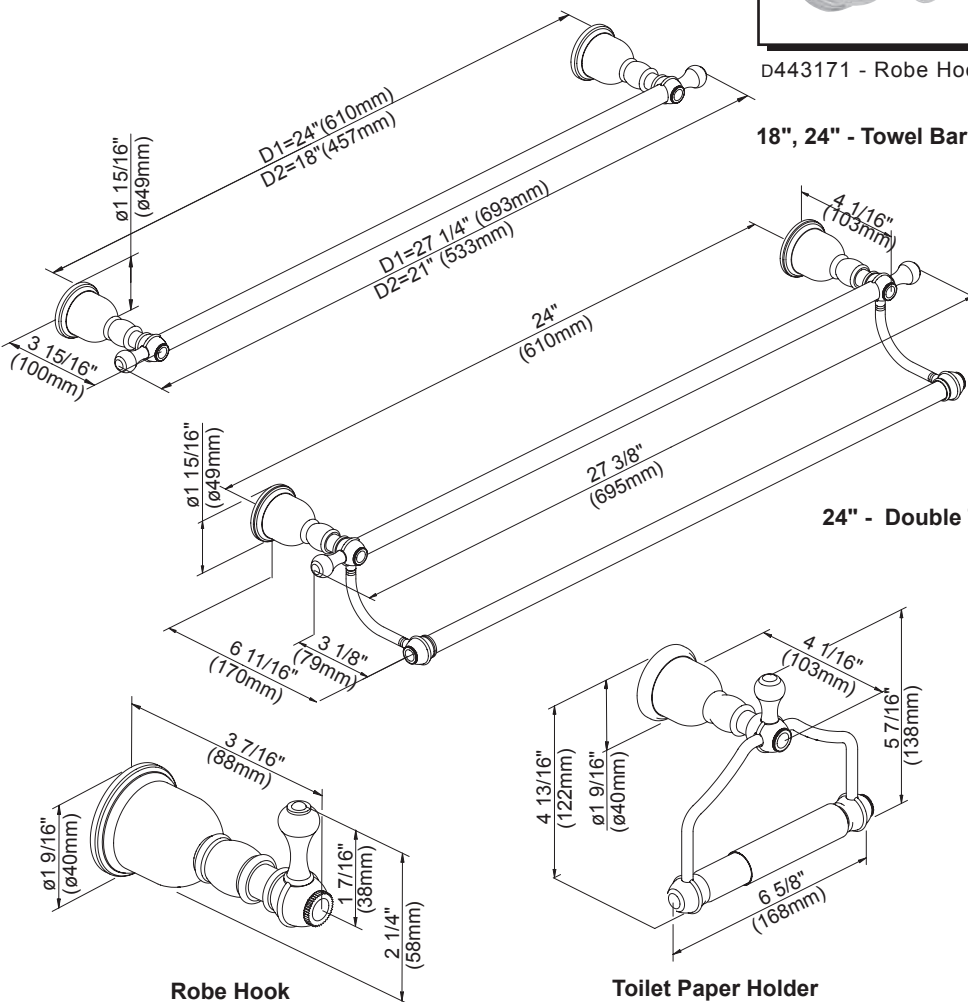

Available Finishes

- Chrome
- Antique Copper (AC)
- Brushed Nickel (BN)
- Satin Black (BS)
- Polished Brass (PBV)
- Polished Nickel (PNV)
- Oil Rub Bronze (RB)

D443411 - 18" Towel Bar
D443421 - 24" Towel Bar

D443611 - 24" Double Towel Bar

D443171 - Robe Hook

D442251 - Toilet Paper Holder

D442111 - Towel Ring

Specific Features: _____ Submitted Model No.: _____