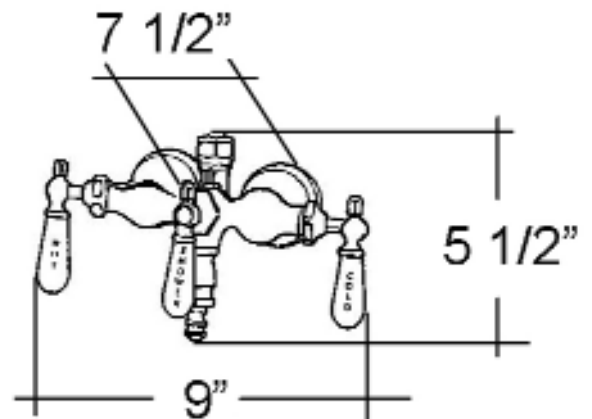

TUB FILLER WITH DIVERTER

Cat. No.
4030

W: 9"
D: 7 1/2"
Riser Height: 62"

Features:

- ▶ Old Style Spigot
- ▶ Solid Brass Adjustable Shower Head Included
- ▶ Porcelain Lever Handles
- ▶ Cast Iron Tub Use Only
- ▶ 1/4 Turn Ceramic Disc Cartridges
- ▶ 3 3/8" Centers
- ▶ 4195WS Wall Support to be purchased separately

Finishes:

CP Polished Chrome

Dimensions are nominal and may vary. Dimensions and specifications subject to change without notice.