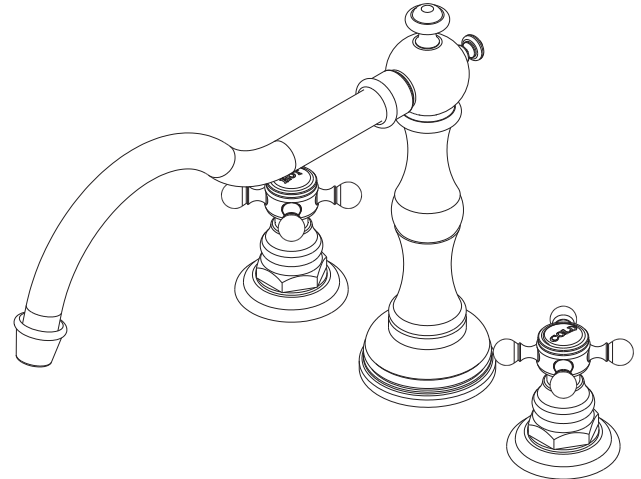

## Roman Tub Deck Trim

### Features

- Solid brass construction
- ADA compliant traditional cross handles
- 6" (15.2 cm) spout height at outlet
- 11-9/16" (29.4 cm) spout reach (c-c)
- Intended for use with Newport Brass rough valve kit (Required Accessory) which incorporates the following:
  - Brass valve bodies and quick-connect spout fitting
  - Quarter-turn washerless ceramic disc 3/4" valve cartridges

### Product Specification:

Add "Color / Finish" suffix to Tub Deck Trim model number, below.

The Roman Tub Deck Trim shall be made of solid brass construction. Roman Tub Deck Trim shall incorporate ADA compliant traditional cross handles. Product shall incorporate a 6" (15.2 cm) spout height at outlet and a 11-9/16" (29.4 cm) spout reach (c-c). Rough valve kit shall incorporate brass valve bodies with quarter-turn washerless ceramic disc 3/4" valve cartridges and a quick-connect spout fitting. Roman Tub Deck Trim shall be Newport Brass Model 3-936/\_\_\_\_ and Newport Brass rough valve kit shall be 1-502.