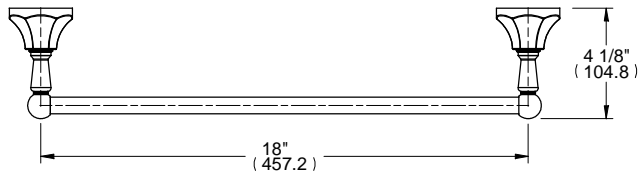

L1

900E2

901E2

902E2

ALTMANS RESERVES THE RIGHT TO MODIFY AND CHANGE SPECIFICATIONS AT ANY TIME. PLEASE VERIFY DIMENSIONS PRIOR TO INSTALLATION.

Features

- Available in All Finishes
- Brass Construction
- Wall Mounted Accessories

Through-Hole Specifications

DIMENSIONS SHOWN TO NEAREST 1/16"