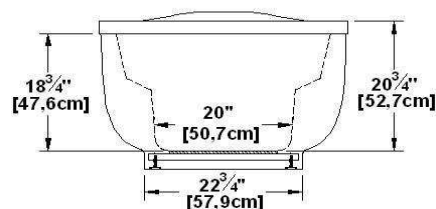

Golfe Xtra 66 Freestanding

Product code : **GX66FS**

Draft revision : **20130422132356**

External dimensions : **66" x 36" x 23,5" [167,6 cm x 91,4 cm x 59,7 cm]**

Series : **freestand**

Seats : **2**

2012 catalog page : **19**

Low-profile available : **no**

Also available in DECKMOUNT

Arm rests : **yes**

Low-profile available : **no**

Draft and specs

Specifications	
Capacity :	48 IMP Gal. / 62,6 US Gal. / 218,2 liters
AeroMassage™ :	39 Easy Clean™ air jets
Super AeroMassage™ :	AeroMassage™ + 12 Easy Clean™ air jets
Dynamic Turbo™ :	unavailable
Comfort Air™ :	unavailable
Characteristics :	n/a

Remarks	
*all measures have a precision of ± 1/4" (0,63cm)	
*internal dimensions taken at 4" (10cm) from bath bottom	
*capacity is measured by filling the soaker to 1-1/2" under the overflow	
*textured skirt available on all Freestanding products	
*shelf height is 3/4" on all "low-profile" models	