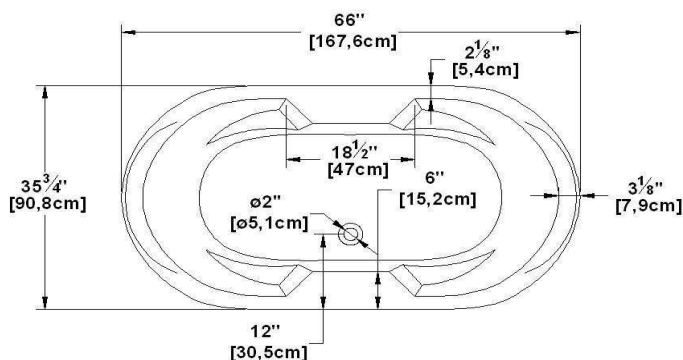

Golfe Xtra 66 Freestanding

Product code : **GX66FS**

Draft revision : **20130422132356**

External dimensions : **66" x 36" x 23,5" [167,6 cm x 91,4 cm x 59,7 cm]**

Series : **freestand**

Seats : **2**

2012 catalog page : **19**

Low-profile available : **no**

Also available in DECKMOUNT

Arm rests : **yes**

Low-profile available : **no**

Draft and specs

Specifications	
Capacity :	48 IMP Gal. / 62,6 US Gal. / 218,2 liters
AeroMassage™ :	39 Easy Clean™ air jets
Super AeroMassage™ :	AeroMassage™ + 12 Easy Clean™ air jets
Dynamic Turbo™ :	unavailable
Comfort Air™ :	unavailable
Characteristics :	n/a

Remarks	
*all measures have a precision of ± 1/4" (0,63cm)	
*internal dimensions taken at 4" (10cm) from bath bottom	
*capacity is measured by filling the soaker to 1-1/2" under the overflow	
*textured skirt available on all Freestanding products	
*shelf height is 3/4" on all "low-profile" models	