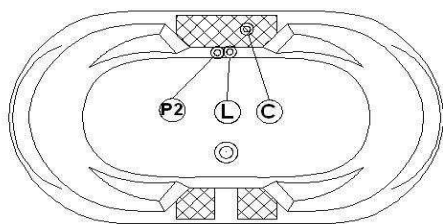

Options and installation

accessories and decorative lines positions are approximative

Additional(s) note(s) :

Over-flow must be installed with flexible piping. When ordered with AeroMassage™ or Super AeroMassage™, blower must be remote mounted. Keypad not installed when ordered with remote control.

Legend			
(S)	Blower	(L)	Chromatherapy light
(P1)	Pump	(P2)	Grab bar
(C)	Keypad	(X)	Recommended faucets drilling location*
Deck cut-out line - - - - -			

Available models	
Model	Availability
Soaker alone	✓
Comfort Air™	
AeroMassage™	✓
Super AeroMassage™	✓
Dynamic Turbo™ (not available in the U.S.)	
Dynamic Turbo™ + AeroMassage™	
Dynamic Turbo™ + Super AeroMassage™	

Available recommended options	
Front skirt :	Included (Freestanding)
Recommended drain :	WOCOSB14 (chrome finish)
Tile flanges :	unavailable
Remote control** :	available
**Floating	

*It is possible to install the faucets elsewhere on the product. The installer must verify that there are no piping or wires before drilling.

IMPORTANT NOTE : Specifications, dimensions and models are subject to change.

Visit our website <http://www.oceania-attitude.com> to access up-to-date dimensions and informations. In all cases, information on the website is the most up-to-date. Dimensions may vary slightly. To ensure proper fit, measurements must be taken on the product directly.

Head office

591, avenue des Entreprises
Thetford Mines, Quebec
CANADA G6H 4B2

Phone numbers

No-charge : 1-877-332-4224
Fax : 1-866-460-4334

Internet

Web : <http://www.oceania-attitude.com>
Email : info@oceaniabaths.com