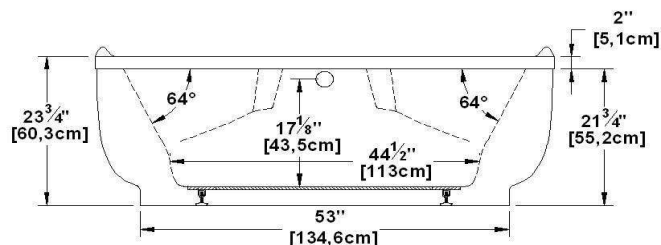

Golfe Xtra 66 Freestanding

Product code : **GX66FS**

Draft revision : **20130422132356**

External dimensions : **66" x 36" x 23,5" [167,6 cm x 91,4 cm x 59,7 cm]**

Series : **freestand**

Seats : **2**

2012 catalog page : **19**

Low-profile available : **no**

Also available in DECKMOUNT

Arm rests : **yes**

Low-profile available : **no**

Draft and specs

Specifications	
Capacity :	48 IMP Gal. / 62,6 US Gal. / 218,2 liters
AeroMassage™ :	39 Easy Clean™ air jets
Super AeroMassage™ :	AeroMassage™ + 12 Easy Clean™ air jets
Dynamic Turbo™ :	unavailable
Comfort Air™ :	unavailable
Characteristics :	n/a

Remarks	
*all measures have a precision of ± 1/4" (0,63cm)	
*internal dimensions taken at 4" (10cm) from bath bottom	
*capacity is measured by filling the soaker to 1-1/2" under the overflow	
*textured skirt available on all Freestanding products	
*shelf height is 3/4" on all "low-profile" models	

IMPORTANT NOTE : Specifications, dimensions and models are subject to change.

Visit our website <http://www.oceania-attitude.com> to access up-to-date dimensions and informations. In all cases, information on the website is the most up-to-date. Dimensions may vary slightly. To ensure proper fit, measurements must be taken on the product directly.