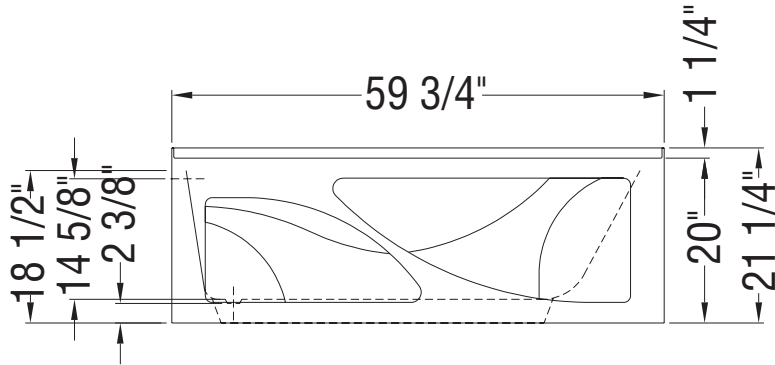

TRUE WHIRLPOOL SYSTEM

AEROEFFECT AIR SYSTEM

- : Indicates pump or blower positioning
- P : Indicates optional grab bars positioning
- (○) : Indicates True Whirlpool jets positioning
- (●) : Indicates Aeroeffect airjets positioning