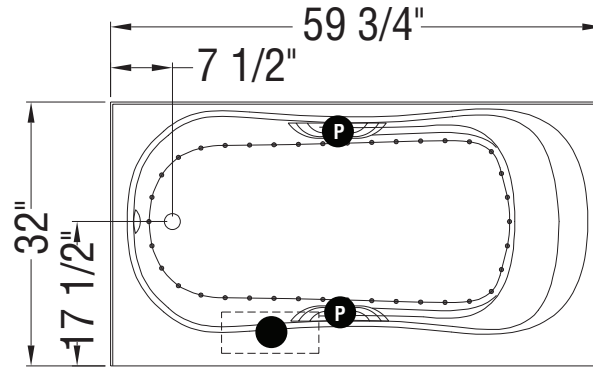

TRUE WHIRLPOOL SYSTEM

AEROEFFECT AIR SYSTEM

- : Indicates pump or blower positioning
- P : Indicates optional grab bars positioning
- (○) : Indicates True Whirlpool jets positioning
- (●) : Indicates Aeroeffect airjets positioning