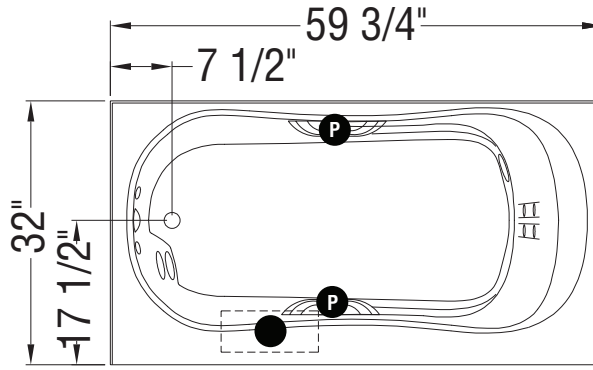

TRUE WHIRLPOOL SYSTEM

AEROEFFECT AIR SYSTEM

- : Indicates pump or blower positioning
- P : Indicates optional grab bars positioning
- (○) : Indicates True Whirlpool jets positioning
- (●) : Indicates Aeroeffect airjets positioning