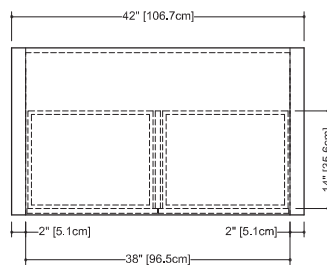

Furniture

F 124 - 4 drawers - 24" depth

length - inch 42 - 48 1/4 - 54 - 60 1/4 - 66 - 72 length - cm 107 - 122.6 - 137 - 153 - 167 - 183

- top part perimeter and all exposed edges of console are made of solid wood 1/8" thick

- walnut
- natural
- chocolate

plan view

front view

side view

WETSTYLE cannot be held responsible for any technical errors and reserves the right to make revisions without notice.

Approximate measurement.
The manufacturer accepts a (6.35mm) variance.