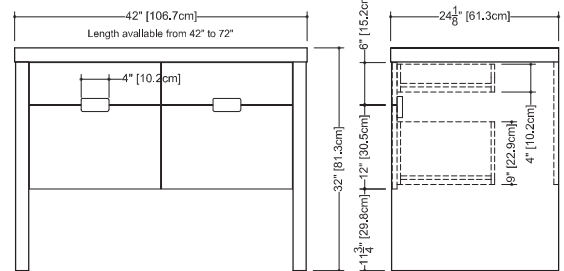

Furniture

F 124 - 4 drawers - 24" depth

length - inch 42 - 48 1/4 - 54 - 60 1/4 - 66 - 72 length - cm 107 - 122.6 - 137 - 153 - 167 - 183

- top part perimeter and all exposed edges of console are made of solid wood 1/8" thick

- walnut
- natural
- chocolate

plan view

front view

side view

WETSTYLE cannot be held responsible for any technical errors and reserves the right to make revisions without notice.

Approximate measurement.
The manufacturer accepts a (6.35mm) variance.