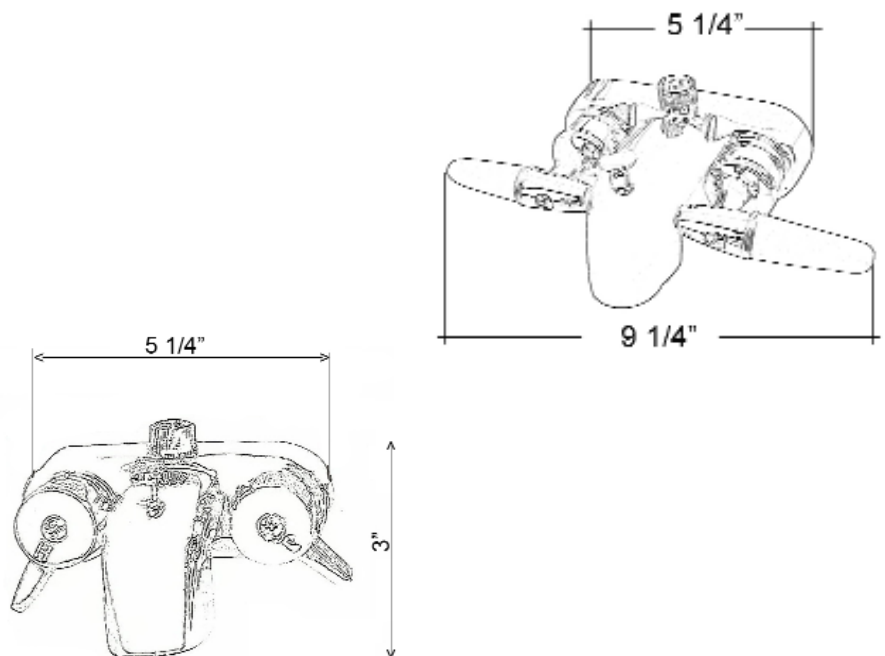

RECTANGULAR SHOWER UNIT WITH SIDE WALL SUPPORT

Cat. No.

4192

Features:

- ▶ 3/4" Solid Brass Tubing
- ▶ Washerless Diverter Bathcock
- ▶ 3 3/8" Centers
- ▶ 1/4 Turn
- ▶ Side Wall Support Fully Reversible (Left or Right)
- ▶ Includes Ceiling and Wall Support Assemblies
- ▶ Supports Adjustable By Cutting
- ▶ Includes Plastic Shower Head
- ▶ Available In 2 Finishes
- ▶ Chrome Finish Has Metal Handles
- ▶ Brass Finish Has Plastic Handles
- ▶ Available In 2 Sizes 48", and 54"
(#4192-48, #4192-54)

Finishes:

CP Polished Chrome

BP Polished Brass

L: 48" D: 24"

L: 54" D: 24"

Riser Height: 62"

Faucet Width: 5 1/4"

Wall Support: 18"

Ceiling Support: 30"

Dimensions are nominal and may vary. Dimensions and specifications subject to change without notice.