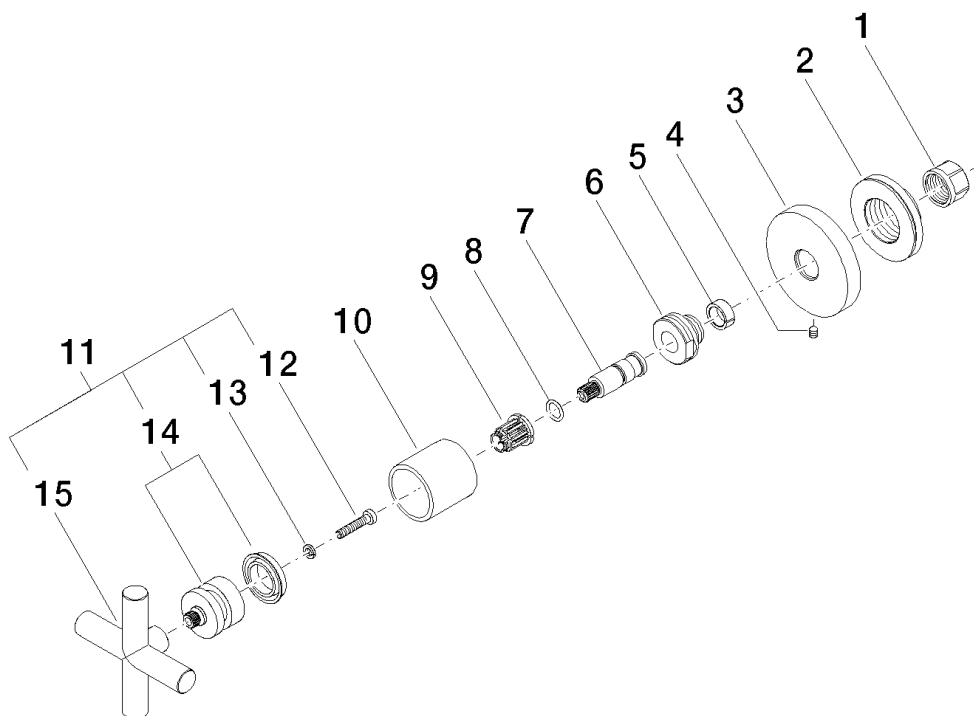

**Product specifications**

**Exposed trim parts only, rough to be ordered separately**

- Flange diameter 2 1/8"

### Accessories required

- Rough for wall-mounted volume control – 1/2" clockwise closing; 35621970
- Rough for wall-mounted volume control – 1/2" clockwise closing; 35621970
- Rough for wall-mounted volume control – 3/4" clockwise closing; 35622970
- Rough for wall-mounted volume control – 3/4" clockwise closing; 35622970

**Exploded assembly drawing**

**Order quantity**

<b>No.</b>	<b>Article number</b>	<b>Name</b>	<b>Installation quantity</b>
1	09233002390	nut	1
2	09210210890	disc	1
3	092789108ff	rosette	1
4	09311100790	pin	1
5	09141502090	ring	1
6	09240500290	nipple	1
7	09290602290	spindle	1
8	09141006090	seal	1
9	09121200290	fixing cap	1
10	092102144ff	sleeve	1
11	04208901000ff	handle	1
12	09303007590	screw	1
13	09301102990	disc	1
14	90121200700ff	base	1
15	092089010ff	handle	1