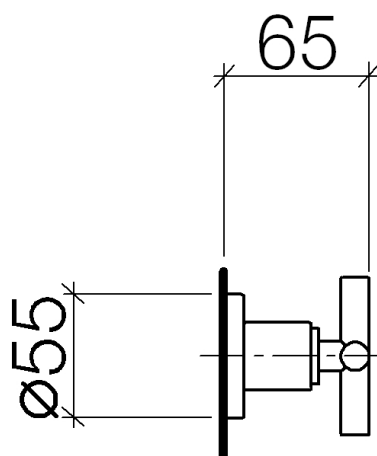

**Product specifications**

**Exposed trim parts only, rough to be ordered separately**

- Flange diameter 2 1/8"

### Accessories required

- Rough for wall-mounted volume control – 1/2" clockwise closing; 35621970
- Rough for wall-mounted volume control – 1/2" clockwise closing; 35621970
- Rough for wall-mounted volume control – 3/4" clockwise closing; 35622970
- Rough for wall-mounted volume control – 3/4" clockwise closing; 35622970

**Exploded assembly drawing**

**Order quantity**

<b>No.</b>	<b>Article number</b>	<b>Name</b>	<b>Installation quantity</b>
1	09233002390	nut	1
2	09210210890	disc	1
3	092789108ff	rosette	1
4	09311100790	pin	1
5	09141502090	ring	1
6	09240500290	nipple	1
7	09290602290	spindle	1
8	09141006090	seal	1
9	09121200290	fixing cap	1
10	092102144ff	sleeve	1
11	04208901000ff	handle	1
12	09303007590	screw	1
13	09301102990	disc	1
14	90121200700ff	base	1
15	092089010ff	handle	1