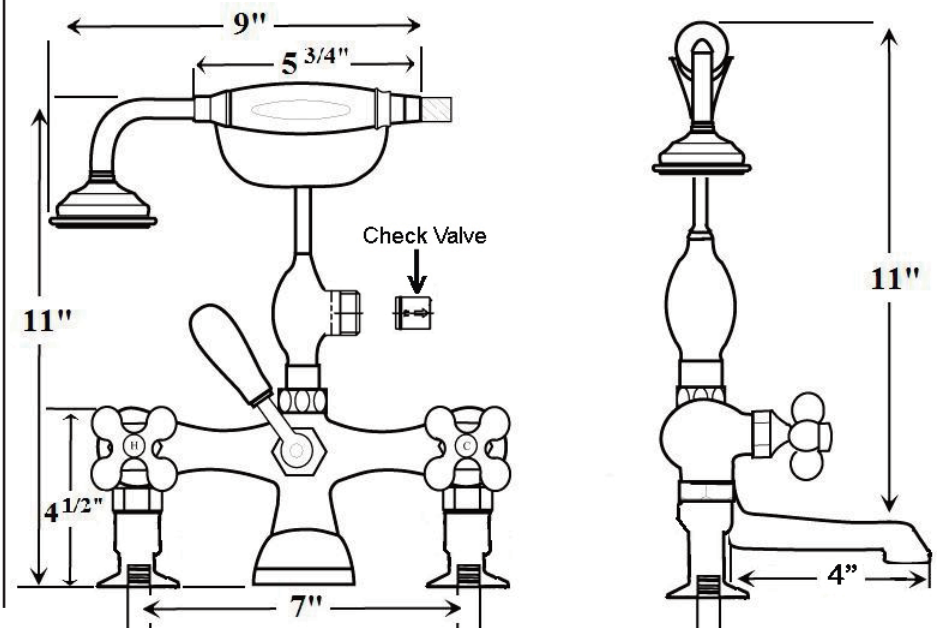

TUB RIM MOUNTED FAUCET WITH HAND SHOWER

Cat. No.

4201

Features:

- ▶ Elephant Spout
- ▶ Telephone Style Handheld Shower and Cradle
- ▶ Backflow Preventer on Handshower
- ▶ 59" Hose
- ▶ Metal Cross Handles
- ▶ 7" Centers
- ▶ Compression Stems
- ▶ To Be Used with Straight Bath Supplies: Part #5577
- ▶ 5 1/2" Offset Elbow Mounts Included

Finishes:

CP Polished Chrome

Dimensions are nominal and may vary. Dimensions and specifications subject to change without notice.