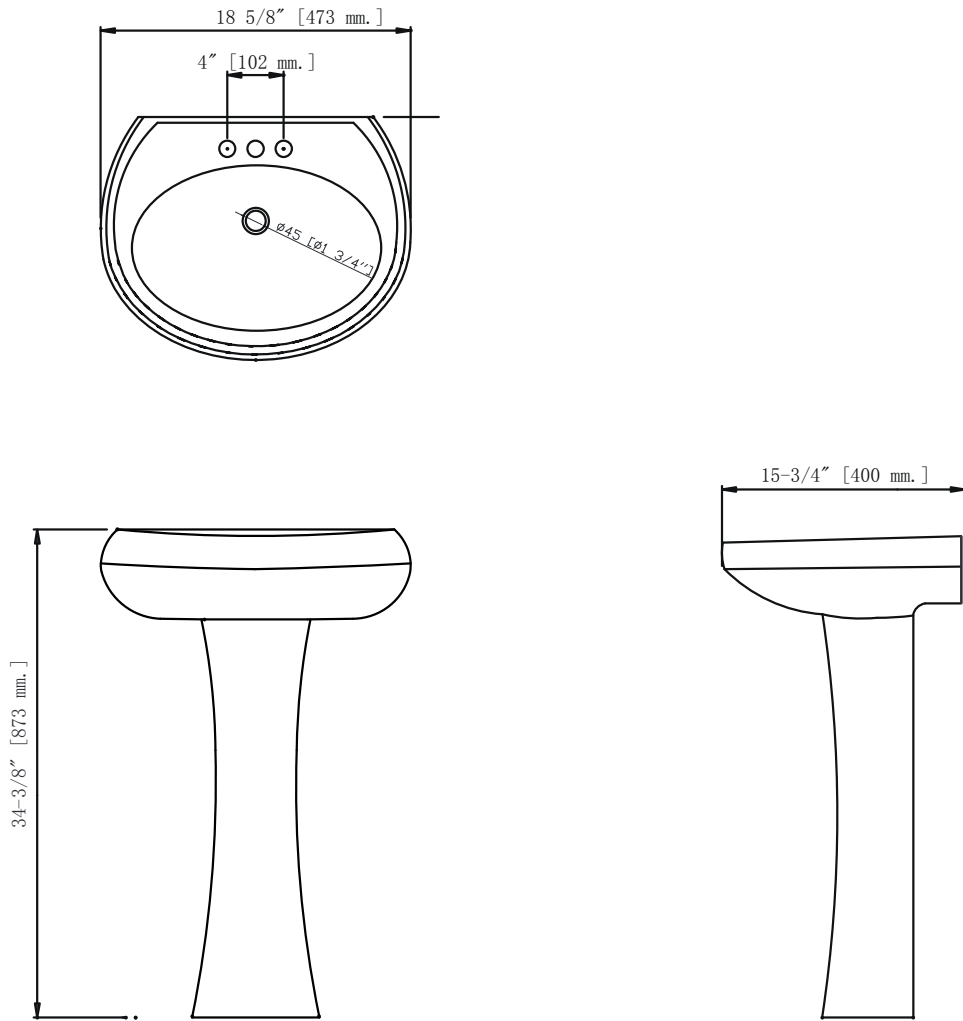

ST. THOMAS CREATIONS

BATHROOMS THAT WORK BEAUTIFULLY.

Stafford petite pedestal lavatory 4"

St.Thomas Creations	
Item number	Lavatory 5139.042 **/Pedestal 5135.331. **
Material	Vitreous China
Date	1/20/2010