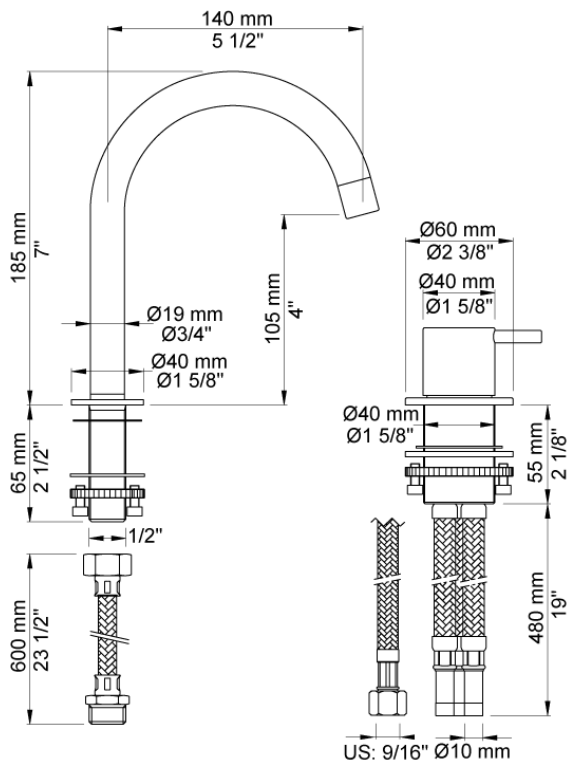

Date:

Client:

Project:

VOLA product: 590G

590G

One-handle mixer with ceramic disc technology for table mounting 500, with swivel spout 090G and water saving aerator.
 Hole cut out size, mixer: 42 mm.
 Hole cut out size, spout: 21 mm, max. 29 mm.

Flow

	Bar:	1,0	2,0	3,0	4,0	5,0
590G	(l/min)	8,1	9,0	9,0	9,0	9,0

Available in colours

- Color 02, Grey
- Color 04, Light blue
- Color 05, Orange
- Color 06, Light green
- Color 08, Yellow
- Color 09, Dark grey
- Color 12, Mocca
- Color 14, Bright red
- Color 15, Dark blue
- Color 16, Polished chrome
- Color 17, Gloss black
- Color 18, White
- Color 19, Natural brass
- Color 20, Brushed chrome
- Color 21, Carmine red
- Color 25, Pink
- Color 27, Matt black
- Color 40, Brushed stainless steel

Date:

Client:

Project:

VOLA product: 590G

090G
Swivel spout.
Hole cut out size: 21 mm, max. 29 mm.

500
One-handle table-mounted mixer.