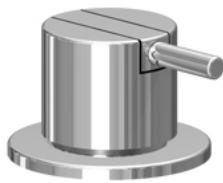

Date:

Client:

Project:

VOLA product: 590G

590G

One-handle mixer with ceramic disc technology for table mounting 500, with swivel spout 090G and water saving aerator.
 Hole cut out size, mixer: 42 mm.
 Hole cut out size, spout: 21 mm, max. 29 mm.

Flow

	Bar:	1,0	2,0	3,0	4,0	5,0
590G	(l/min)	8,1	9,0	9,0	9,0	9,0

Available in colours

- Color 02, Grey
- Color 04, Light blue
- Color 05, Orange
- Color 06, Light green
- Color 08, Yellow
- Color 09, Dark grey
- Color 12, Mocca
- Color 14, Bright red
- Color 15, Dark blue
- Color 16, Polished chrome
- Color 17, Gloss black
- Color 18, White
- Color 19, Natural brass
- Color 20, Brushed chrome
- Color 21, Carmine red
- Color 25, Pink
- Color 27, Matt black
- Color 40, Brushed stainless steel

Date:

Client:

Project:

VOLA product: 590G

090G
Swivel spout.
Hole cut out size: 21 mm, max. 29 mm.

500
One-handle table-mounted mixer.