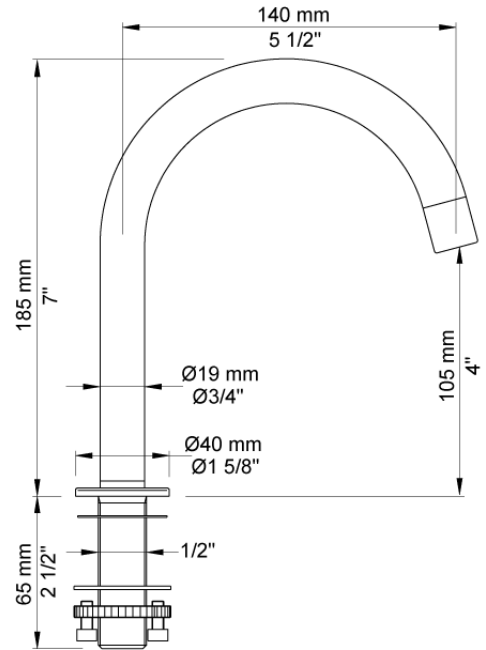

Date:

Client:

Project:

VOLA product: 590G

590G

One-handle mixer with ceramic disc technology for table mounting 500, with swivel spout 090G and water saving aerator.
 Hole cut out size, mixer: 42 mm.
 Hole cut out size, spout: 21 mm, max. 29 mm.

Flow

	Bar:	1,0	2,0	3,0	4,0	5,0
590G	(l/min)	8,1	9,0	9,0	9,0	9,0

Available in colours

- Color 02, Grey
- Color 04, Light blue
- Color 05, Orange
- Color 06, Light green
- Color 08, Yellow
- Color 09, Dark grey
- Color 12, Mocca
- Color 14, Bright red
- Color 15, Dark blue
- Color 16, Polished chrome
- Color 17, Gloss black
- Color 18, White
- Color 19, Natural brass
- Color 20, Brushed chrome
- Color 21, Carmine red
- Color 25, Pink
- Color 27, Matt black
- Color 40, Brushed stainless steel

Date:

Client:

Project:

VOLA product: 590G

090G
Swivel spout.
Hole cut out size: 21 mm, max. 29 mm.

500
One-handle table-mounted mixer.