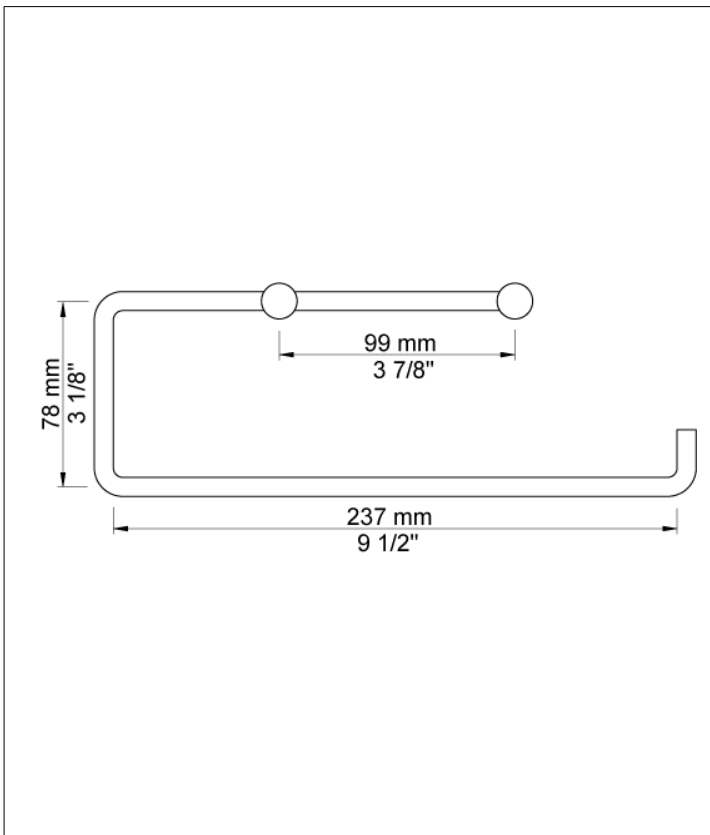

Date:

Client:

Project:

VOLA product: T13BP

**T13BP**

Double toilet roll holder or kitchen roll holder without back plate.

**Available in colours**

- Color 02, Grey
- Color 04, Light blue
- Color 05, Orange
- Color 06, Light green
- Color 08, Yellow
- Color 09, Dark grey
- Color 12, Mocca
- Color 14, Bright red
- Color 15, Dark blue
- Color 16, Polished chrome
- Color 17, Gloss black
- Color 18, White
- Color 19, Natural brass
- Color 20, Brushed chrome
- Color 21, Carmine red
- Color 25, Pink
- Color 27, Matt black
- Color 40, Brushed stainless steel