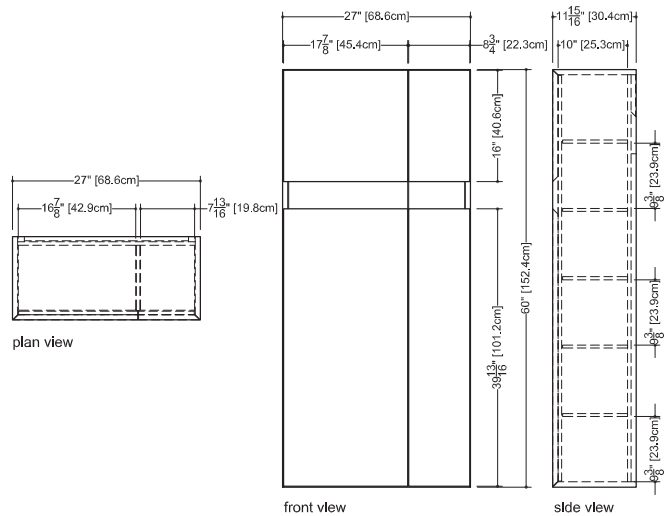

M Collection  
Serie linen cabinet

Linen cabinet M 27LN

12" depth x 27" width x 60" height – 305 x 686 x 1524 mm

- finishes and colors
  - oak
  - natural
  - white
  - wenge
  - light grey
  - blue steel
  - sand
  - hemp
  - smoked
- finishes and colors
  - walnut
  - natural
  - chocolate
- finishes and colors
  - matte lacquer
  - white
  - light grey
  - blue steel
  - sand
  - hemp
- finishes and colors
  - high gloss lacquer\*
  - white
- 45 degree bevel cuts precluding the need for drawer hardware
- all natural wood veneer on dimensionally stable MDF core
- AWI rated level 5 marine grade finish for moisture resistance and durability (industry's highest finishing class)
- finished vanity interiors in addition to front and sides
- slow closing hinges
- four adjustable shelves and one fixed shelf
- small mirror located on the back of the door
- central door opening for 27" width unit

Approximate measurement.  
The manufacturer accepts ±(6.35mm) variance.

www.WETSTYLE.CA - Montreal - Canada  
Tel. 450.536.9000 - 1 888.536.9001 - Fax. 450.536.0202