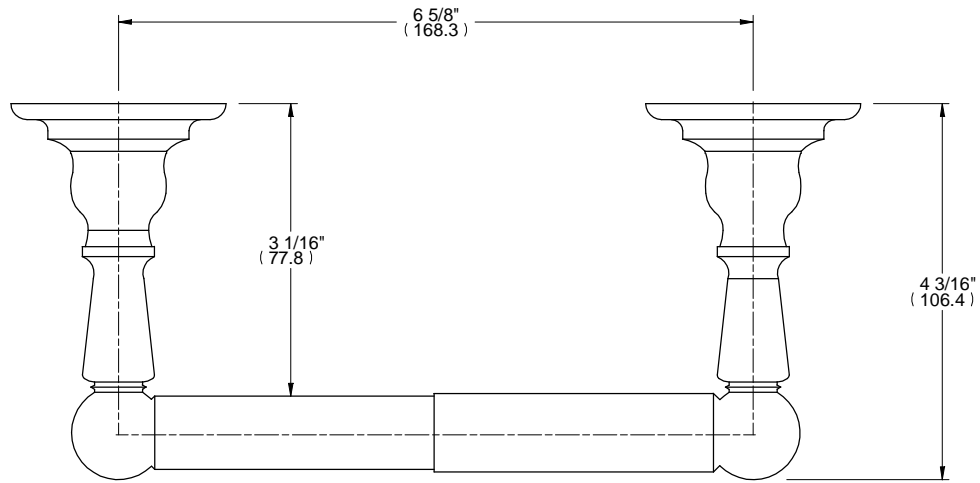

L1

ALTMANS RESERVES THE RIGHT TO MODIFY AND CHANGE SPECIFICATIONS AT ANY TIME. PLEASE VERIFY DIMENSIONS PRIOR TO INSTALLATION.

Features

- Available in All Finishes
- Brass Construction
- Wall Mounted Accessory

Through-Hole Specifications

DIMENSIONS SHOWN TO NEAREST 1/16"