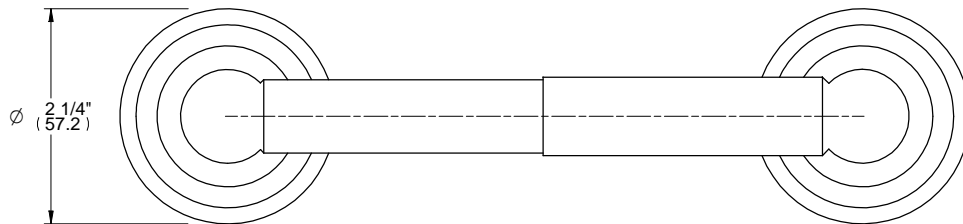

L1

ALTMANS RESERVES THE RIGHT TO MODIFY AND CHANGE SPECIFICATIONS AT ANY TIME. PLEASE VERIFY DIMENSIONS PRIOR TO INSTALLATION.

Features

- Available in All Finishes
- Brass Construction
- Wall Mounted Accessory

Through-Hole Specifications

DIMENSIONS SHOWN TO NEAREST 1/16"