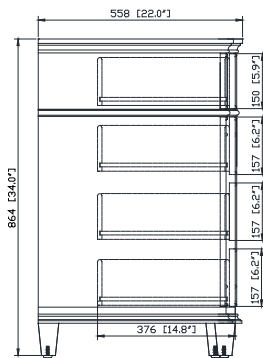

Avanity

WINDSOR -V72-WT

Features

- Solid Poplar frame and MDF
- 2 soft-close doors
- 4 soft-close drawers
- Adjustable height levelers
- Under counter application

Colors / Finishes

- White

Nominal Dimension

- 72W x 22D x 34H (inches)

Components

Mirror	WINDSOR -M30-WT	WINDSOR -M34-WT
Vanity Top	WINDSOR-SUT73GB	
Sink	CUM18WT	CUM18LN

Product Diagrams

Front

Back

Side

Top