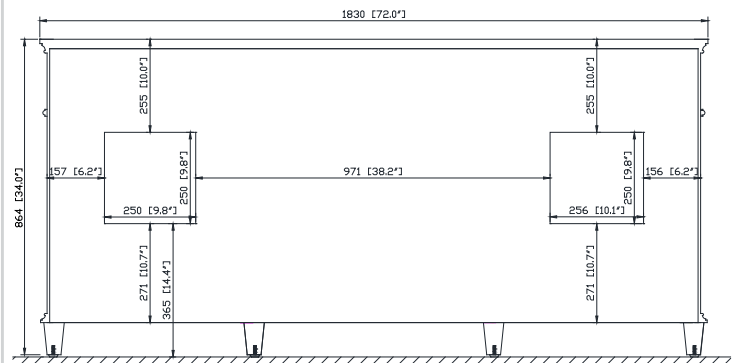

- 72W x 22D x 34H (inches)

Components

Mirror	WINDSOR -M30-WT	WINDSOR -M34-WT
Vanity Top	WINDSOR-SUT73GB	
Sink	CUM18WT	CUM18LN

Product Diagrams

Front

Back

Side

Top