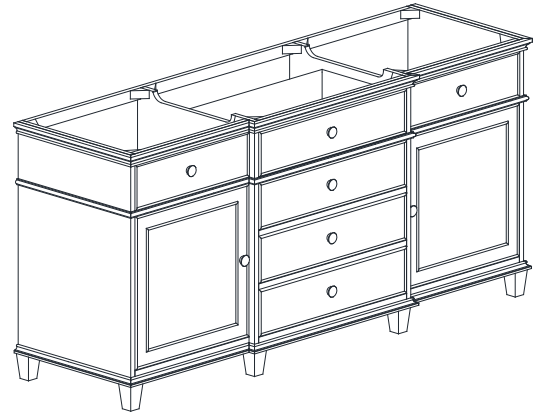

Avanity

WINDSOR -V72-WT

Features

- Solid Poplar frame and MDF
- 2 soft-close doors
- 4 soft-close drawers
- Adjustable height levelers
- Under counter application

Colors / Finishes

- White

Nominal Dimension

- 72W x 22D x 34H (inches)

Components

Mirror	WINDSOR -M30-WT	WINDSOR -M34-WT
Vanity Top	WINDSOR-SUT73GB	
Sink	CUM18WT	CUM18LN

Product Diagrams

Front

Back

Side

Top