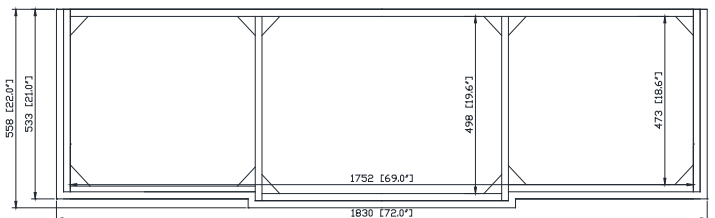

Avanity

WINDSOR -V72-WT

Features

- Solid Poplar frame and MDF
- 2 soft-close doors
- 4 soft-close drawers
- Adjustable height levelers
- Under counter application

Colors / Finishes

- White

Nominal Dimension

- 72W x 22D x 34H (inches)

Components

Mirror	WINDSOR -M30-WT	WINDSOR -M34-WT
Vanity Top	WINDSOR-SUT73GB	
Sink	CUM18WT	CUM18LN

Product Diagrams

Front

Back

Side

Top