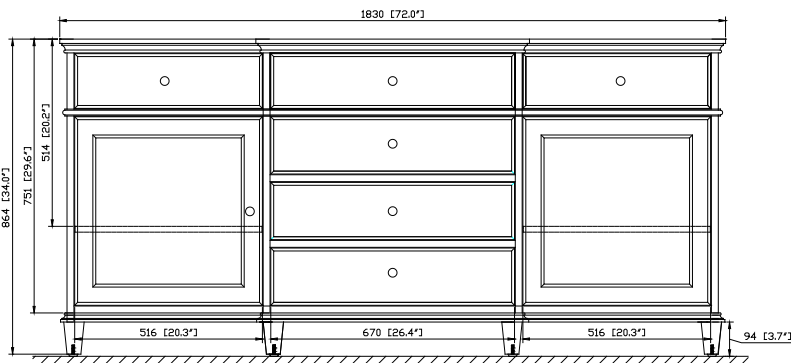

Avanity

WINDSOR -V72-WT

Features

- Solid Poplar frame and MDF
- 2 soft-close doors
- 4 soft-close drawers
- Adjustable height levelers
- Under counter application

Colors / Finishes

- White

Nominal Dimension

- 72W x 22D x 34H (inches)

Components

Mirror	WINDSOR -M30-WT	WINDSOR -M34-WT
Vanity Top	WINDSOR-SUT73GB	
Sink	CUM18WT	CUM18LN

Product Diagrams

Front

Back

Side

Top