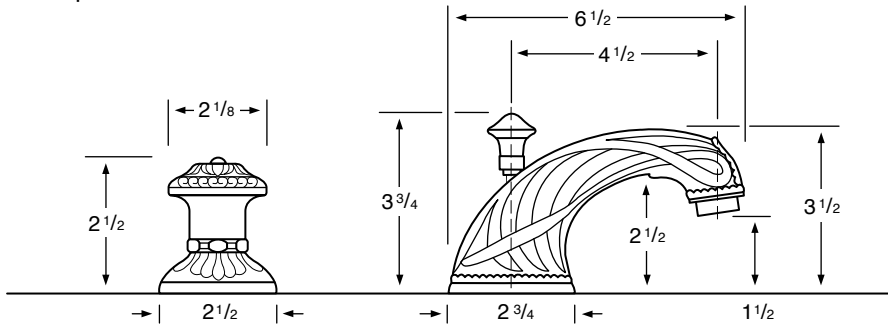

WATERMARK

DESIGNS

T 718.257.2800

F 718.257.2144

info@watermark-designs.com

Azahar 150

Specifications

150-2
Widespread

150-3 3 Valve Tub & Shower
150-5 2 Valve Tub
150-6 2 Valve Shower
150-WTR Wall Valve Trim

150-3.2/150-6.2
Pressure Balancing Valve

150-THRMKT10/150-3.5/150-6.5
Thermostatic Valve

150-3.2TMP/150-6.2TMP
Tempress Pressure Balancing Valve

150-THRMKT20/150-3.4/150-6.4
Thermostatic Valve with Built in Volume Control

150-4
Bidet

150-8/150-8.1
Roman Tub

See Handle Trim Specifications for a complete list of additional handle trims