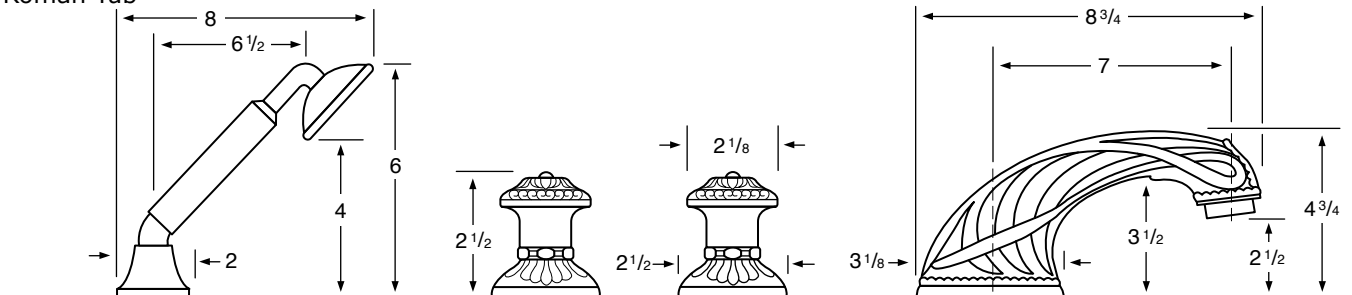

150-3 3 Valve Tub & Shower
150-5 2 Valve Tub
150-6 2 Valve Shower
150-WTR Wall Valve Trim

150-3.2/150-6.2
Pressure Balancing Valve

150-THRMKT10/150-3.5/150-6.5
Thermostatic Valve

150-3.2TMP/150-6.2TMP
Tempress Pressure Balancing Valve

150-THRMKT20/150-3.4/150-6.4
Thermostatic Valve with Built in Volume Control

150-4
Bidet

150-8/150-8.1
Roman Tub

See Handle Trim Specifications for a complete list of additional handle trims