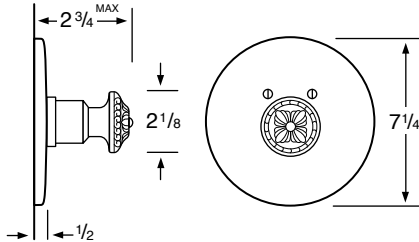

150-3.2TMP/150-6.2TMP
Tempress Pressure Balancing Valve