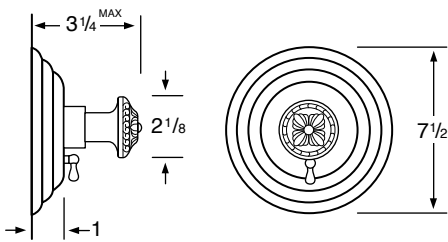

WATERMARK

DESIGNS

T 718.257.2800

F 718.257.2144

info@watermark-designs.com

Azahar 150

Specifications

150-2
Widespread

150-3 3 Valve Tub & Shower
150-5 2 Valve Tub
150-6 2 Valve Shower
150-WTR Wall Valve Trim

150-3.2/150-6.2
Pressure Balancing Valve

150-THRMKT10/150-3.5/150-6.5
Thermostatic Valve

150-3.2TMP/150-6.2TMP
Tempress Pressure Balancing Valve

150-THRMKT20/150-3.4/150-6.4
Thermostatic Valve with Built in Volume Control

150-4
Bidet

150-8/150-8.1
Roman Tub

See Handle Trim Specifications for a complete list of additional handle trims