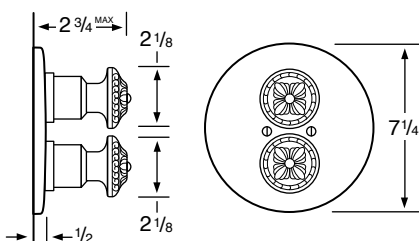

150-3 3 Valve Tub & Shower
150-5 2 Valve Tub
150-6 2 Valve Shower
150-WTR Wall Valve Trim

150-3.2/150-6.2
Pressure Balancing Valve

150-THRMKT10/150-3.5/150-6.5
Thermostatic Valve

150-3.2TMP/150-6.2TMP
Tempress Pressure Balancing Valve

150-THRMKT20/150-3.4/150-6.4
Thermostatic Valve with Built in Volume Control

150-4
Bidet

150-8/150-8.1
Roman Tub

See Handle Trim Specifications for a complete list of additional handle trims