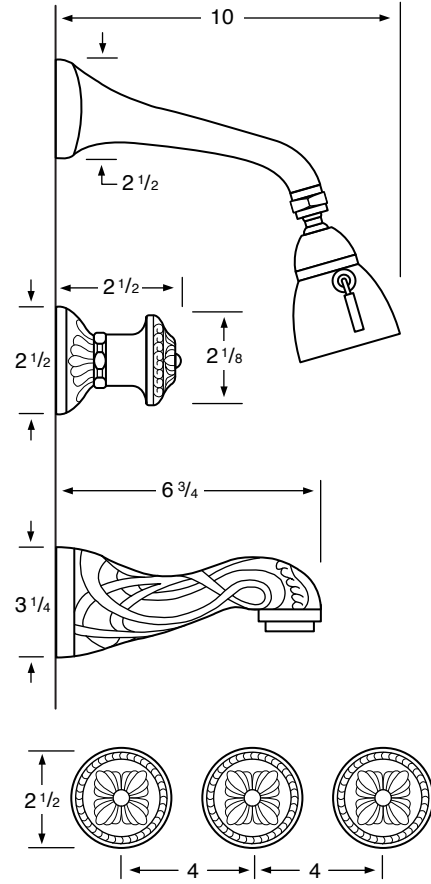

WATERMARK

DESIGNS

T 718.257.2800

F 718.257.2144

info@watermark-designs.com

Azahar 150

Specifications

150-2
Widespread

150-3 3 Valve Tub & Shower
150-5 2 Valve Tub
150-6 2 Valve Shower
150-WTR Wall Valve Trim

150-3.2/150-6.2
Pressure Balancing Valve

150-THRMKT10/150-3.5/150-6.5
Thermostatic Valve

150-3.2TMP/150-6.2TMP
Tempress Pressure Balancing Valve

150-THRMKT20/150-3.4/150-6.4
Thermostatic Valve with Built in Volume Control

150-4
Bidet

150-8/150-8.1
Roman Tub

See Handle Trim Specifications for a complete list of additional handle trims