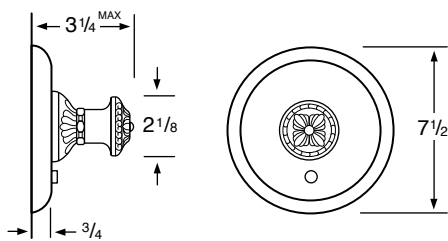

150-3 3 Valve Tub & Shower
150-5 2 Valve Tub
150-6 2 Valve Shower
150-WTR Wall Valve Trim

150-3.2/150-6.2
Pressure Balancing Valve

150-THRMKT10/150-3.5/150-6.5
Thermostatic Valve

150-3.2TMP/150-6.2TMP
Tempress Pressure Balancing Valve

150-THRMKT20/150-3.4/150-6.4
Thermostatic Valve with Built in Volume Control

150-4
Bidet

150-8/150-8.1
Roman Tub

See Handle Trim Specifications for a complete list of additional handle trims