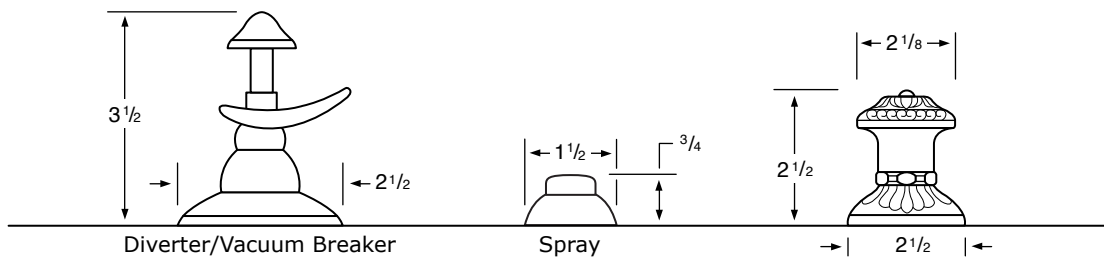

150-3 3 Valve Tub & Shower
150-5 2 Valve Tub
150-6 2 Valve Shower
150-WTR Wall Valve Trim

150-3.2/150-6.2
Pressure Balancing Valve

150-THRMKT10/150-3.5/150-6.5
Thermostatic Valve

150-3.2TMP/150-6.2TMP
Tempress Pressure Balancing Valve

150-THRMKT20/150-3.4/150-6.4
Thermostatic Valve with Built in Volume Control

150-4
Bidet

150-8/150-8.1
Roman Tub

See Handle Trim Specifications for a complete list of additional handle trims